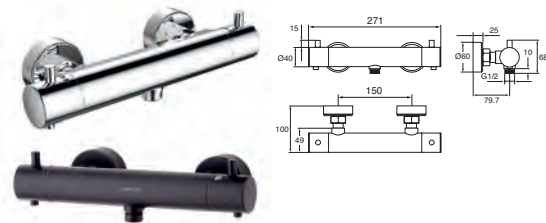

Cool Touch Bar Valve

- 38°C temperature hot stop with override facility
- Valve is safe and cool to touch making it ideal for families
- Includes easy fit connections
- Lever handle for ease of use