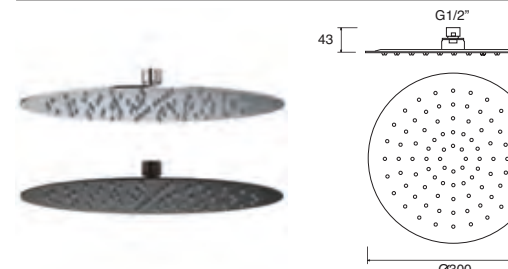

## 300mm Round Overhead Shower

- Easy to clean nozzles
- Adjustable head to angle spray exactly where you want it
- Fitted with 8l/min flow regulator

Unified Water Label **8 l/min**

**INLET CONNECTIONS:** 1/2" BSP  
**WORKING PRESSURE:** 0.3 - 5.0 bar