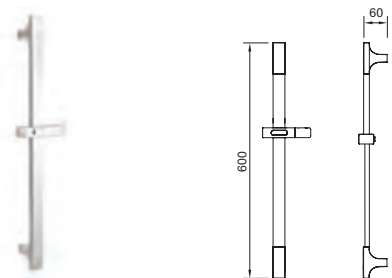

● **RR04CP** Chrome Ex.VAT **£47.28** Inc.VAT **£56.74**

DEVA SHOWERS

Shower Accessories

Wall Plate For Bar Showers

- Brass construction
- Wall fixing plate for added stability and ease of installation
- Suitable for most bar shower mixers