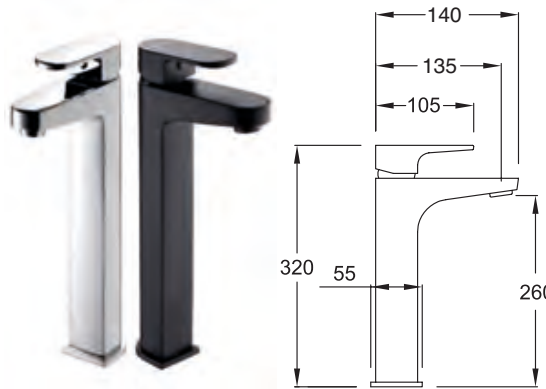

INLET CONNECTIONS: 1/2" BSP
WORKING PRESSURE: 0.1 - 5.0 bar

- AMTBCPUK Chrome Ex.VAT **£165.86** Inc.VAT **£199.03**
- AMTBBK Matte Black Ex.VAT **£214.96** Inc.VAT **£257.95**

Amio Mini Basin Mixer

- Ceramic cartridge for smooth operation
- Works with flow regulator FR113-4 to achieve 4 litres per minute - see page 12
- For wastes see pages 184-186