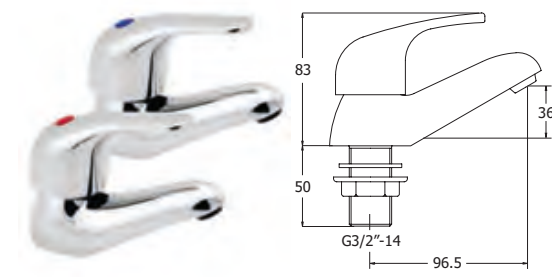

### Eider Bath Taps

- Ceramic disc handles ensure a smooth operation and longer life
- Includes metal backnuts

**INLET CONNECTIONS:** 3/4" BSP  
**WORKING PRESSURE:** 0.2 - 5.0 bar

● **EDR02/CP** Chrome Ex.VAT **£126.45** Inc.VAT **£151.74**