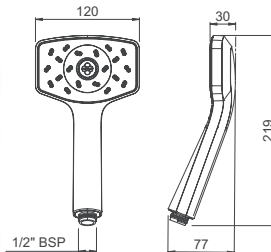

Unified Water Label **8 l/min**

INLET CONNECTIONS:
1/2" BSP

WORKING PRESSURE:
0.3 - 5.0 bar

● **WAHPCPUK** Chrome & Graphite Ex.VAT **£51.68** Inc.VAT **£62.02**

Methven Showers Handsets & Heads

METHVEN
EST 1886