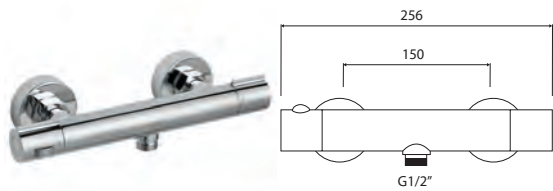

INLET CONNECTIONS: 15mm Compression
WORKING PRESSURE: 0.2 - 5.0 bar

● **CTBV04** Chrome Ex.VAT **£115.36** Inc.VAT **£138.43**

DEVA SHOWERS

Single Bar Showers

Cool Touch Bar Valve

- Valve is safe and cool to touch making it ideal for families
- 38°C temperature hot stop with override facility
- Includes fast fit valve connectors for quick & easy installation