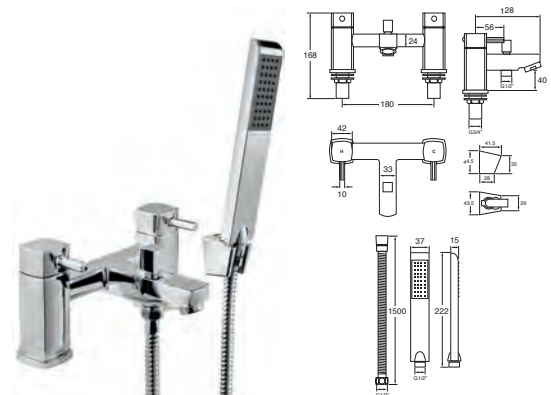

Wexford Bath Shower Mixer

- Ceramic disc handles ensure a smooth operation and longer life
- Comes complete with single mode shower kit and wall bracket
- Supplied with metal backnuts

INLET CONNECTIONS: 3/4" BSP
WORKING PRESSURE: 0.3 - 5.0 bar

● **WEX106** Chrome Ex.VAT **£170.80** Inc.VAT **£204.96**

DEVA BATHROOM TAPS

Wexford

Wexford Bath Filler

- Ceramic disc handles ensure a smooth operation and longer life
- Supplied with metal backnuts