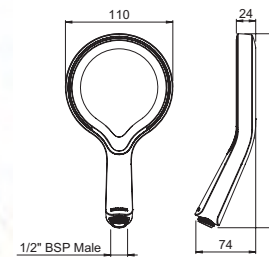

Unified Water Label **5.7 l/min**

INLET CONNECTIONS:
1/2" BSP

WORKING PRESSURE:
1.0 - 5.0 bar

● **AJAH01CP** Chrome Ex.VAT **£72.10** Inc.VAT **£86.52**
● **AJAH01BK** Matte Black Ex.VAT **£87.55** Inc.VAT **£105.06**