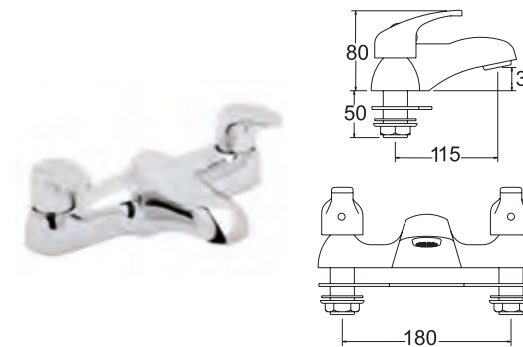

INLET CONNECTIONS:
3/4" BSP

WORKING PRESSURE:
0.1 - 5.0 bar

● **ADORE108** Chrome

Ex.VAT **£141.91** Inc.VAT **£170.29**