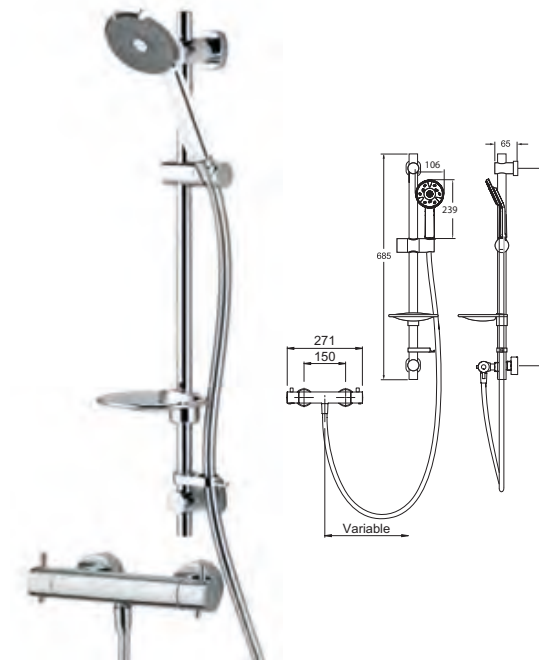

Methven Showers

Single Bar Showers

Satinjet® Kiri MK2 Low Flow Cool Touch Bar Shower With Easy Fit Kit

- Water efficient without compromising performance
- Includes Satinjet Kiri Low Flow MK2 handset
- Patented Satinjet showering technology is optimised at 5.5 litres per minute
- Delivers a great shower experience at a lower flow rate
- 38°C temperature hot stop with override facility
- Valve is safe and cool to touch making it ideal for families
- Includes easy fit connections
- Easy to fit shower rail - simply twist and lock brackets into place, see page 18

VALVE: Thermostatic	INLET CONNECTIONS: 15mm Compression
OPERATION: Separate flow and temperature controls	WORKING PRESSURE: 1.0 - 5.0 bar

Unified Water Label 5.5 l/min

● KRLFCTSEFLP Chrome

Ex.VAT £309.46 Inc.VAT £371.35