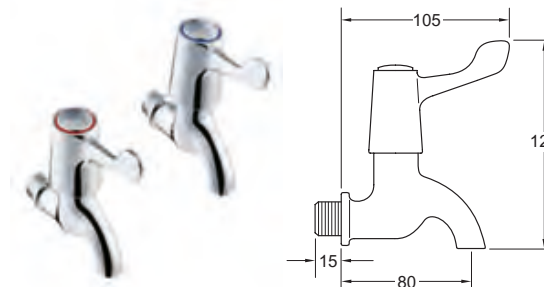

Lever Action 3" Bib Taps

INLET CONNECTIONS:
1/2" BSP

WORKING PRESSURE:
0.1 - 5.0 bar

● DLT095 Chrome

Ex.VAT **£79.53** Inc.VAT **£95.44**