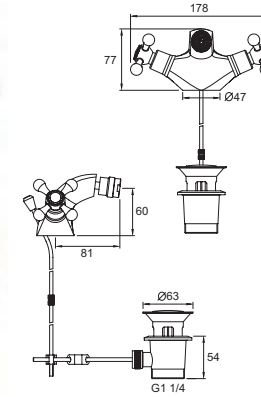

Tudor Bidet Mixer With Pop Up Waste

- Comes complete with a lever operated pop up waste

INLET CONNECTIONS:
1/2" BSP

WORKING PRESSURE:
0.1 - 5.0 bar

- **TUD114** Chrome Ex.VAT **£136.74** Inc.VAT **£164.09**
- **TUD114/501** Gold Ex.VAT **£192.60** Inc.VAT **£231.12**

Tudor Pillar Mounted Bath Shower Mixer

- Comes complete with single mode shower kit
- Works with flow regulator HSR8 to achieve 8 litres per minute - see page 12