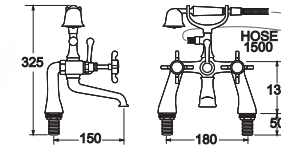

Coronation Pillar Mounted Bath Shower Mixer

- Comes complete with single mode shower kit and wall bracket
- Works with flow regulator HSR8 to achieve 8 litres per minute - see page 12