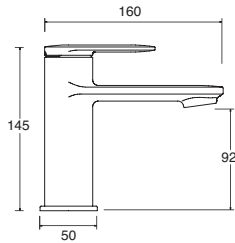

INLET CONNECTIONS: 1/2" BSP
WORKING PRESSURE: 0.3 - 5.0 bar

- **TMBBCP** Chrome Ex.VAT **£148.29** Inc.VAT **£177.95**
- **TMBBK** Matte Black Ex.VAT **£215.68** Inc.VAT **£258.82**

Tasmin Mini Basin Mixer

- Ceramic cartridge for smooth operation
- Fitted with a 4l/min flow regulator
- Slim stream directional aerator prevents splashback
- Includes press top waste