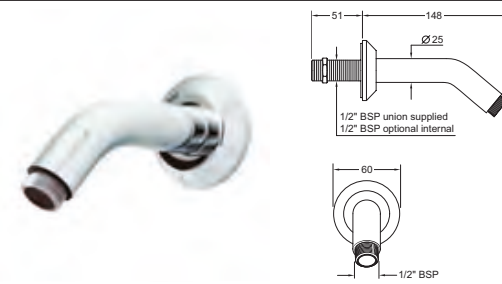

## Wall Mounted Shower Arm

- Brass construction
- Comes complete with 1/2" BSP connection
- Pair with any shower head
- Ideal for use with shower roses

**INLET CONNECTIONS:** 1/2" BSP

- **SAW148** Chrome Ex.VAT **£38.76** Inc.VAT **£46.51**