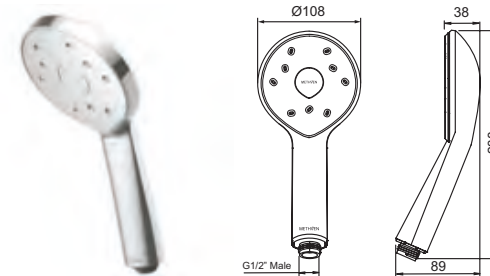

Satinjet® Kiri Low Flow MK2 Handset

- Water efficient without compromising performance
- Delivers a great shower experience at a lower flow rate
- Patented Satinjet low flow showering technology is optimised at 5.5 litres per minute
- Lifetime warranty