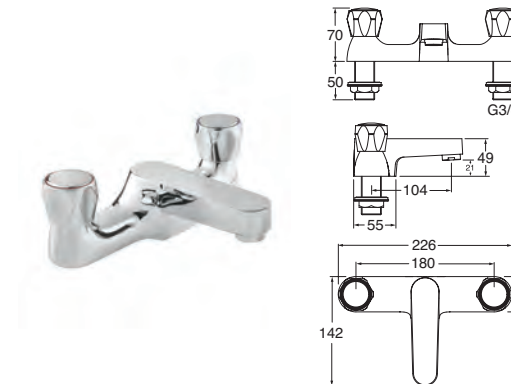

INLET CONNECTIONS:
3/4" BSP

WORKING PRESSURE:
0.1 - 5.0 bar

● VR108 Chrome

Ex.VAT **£86.52** Inc.VAT **£103.82**