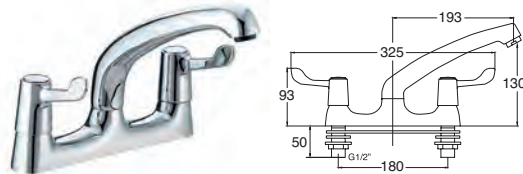

INLET CONNECTIONS: 1/2" BSP
WORKING PRESSURE: 0.1 - 5.0 bar

● **VL105** Chrome Ex.VAT **£100.94** Inc.VAT **£121.13**
● **VL105-5** Chrome Ex.VAT **£106.09** Inc.VAT **£127.31**