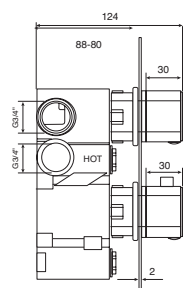

Pick n Mix

Match Wai valves with our shower accessories to create your own bespoke configuration, see pages 48-61