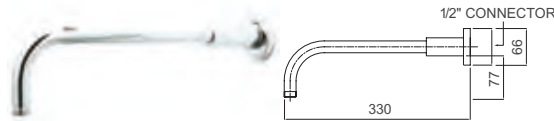

INLET CONNECTIONS:
1/2" BSP

● **SAW320** Chrome Ex.VAT **£38.76** Inc.VAT **£46.51**