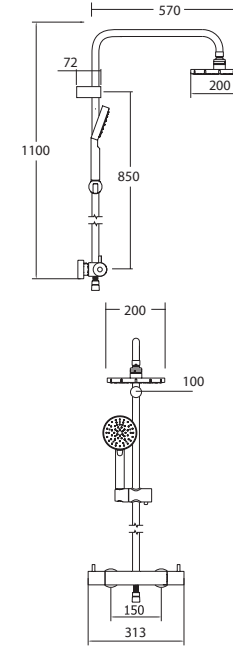

DEVA SHOWERS

Dual Bar Showers

Vision Cool Touch Diverter Shower

- Valve is safe and cool to touch making it ideal for families
- 38°C temperature hot stop with override facility
- Integral diverter to fixed head and handset
- Riser swivels 180° so you can select your optimal position.
- Riser height can be adjusted to suit your bathroom
- Double interlocked 1.5m hose
- Works with flow regulator HSR8 to achieve 8 litres per minute - see page 12

VALVE: Thermostatic	INLET CONNECTIONS: 15mm Compression
OPERATION: Separate flow and temperature controls	WORKING PRESSURE: 1.5 - 5.0 bar

● VCTSDEF Chrome

Ex.VAT **£519.26** Inc.VAT **£623.11**