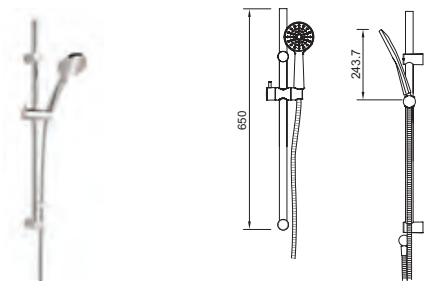

Pennington Single Mode Shower Kit

- Riser rail features adjustable bracket (max 610mm) - ideal for retrofit
- Double interlocked 1.5m hose
- Rub clean nozzles
- Includes hose retainer to prevent back siphonage and cross contamination