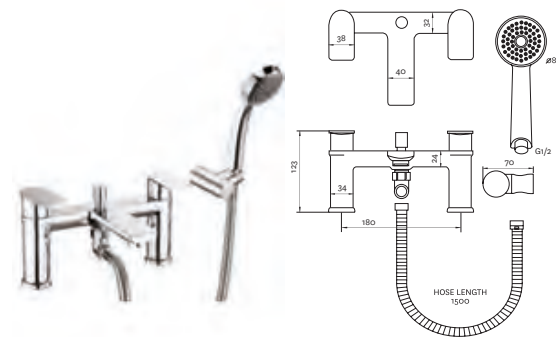

INLET CONNECTIONS:
3/4" BSP

WORKING PRESSURE:
0.3 - 5.0 bar

ZON106 Chrome

Ex.VAT **£232.20** Inc.VAT **£278.64**

DEVA BATHROOM TAPS

Zonos