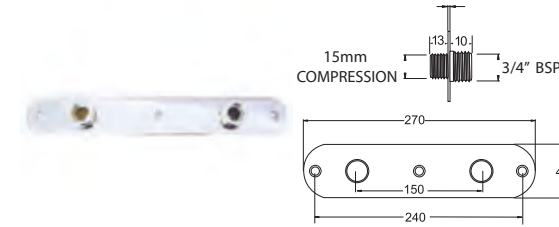

INLET CONNECTIONS:
15mm Compression

● **SPE10** Chrome Ex.VAT **£52.11** Inc.VAT **£62.53**