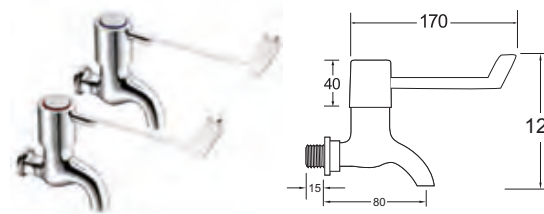

INLET CONNECTIONS:
1/2" BSP

WORKING PRESSURE:
0.1 - 5.0 bar

● DLV095 Chrome

Ex.VAT **£68.97** Inc.VAT **£82.76**