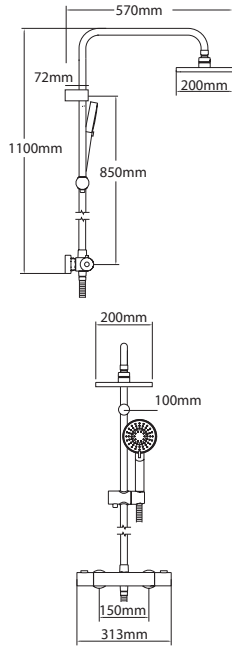

### Dynamic Cool Touch Diverter Shower

- Valve is safe and cool to touch making it ideal for families
- 38°C temperature hot stop with override facility
- Integral diverter to fixed head and handset
- Double interlocked 1.5m hose
- Works with flow regulator HSR8 to achieve 8 litres per minute - see page 12