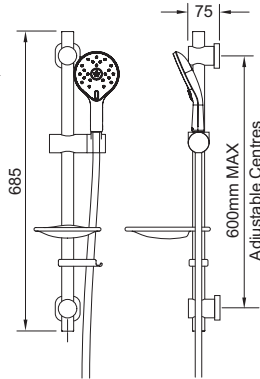

## Satinjet® Kaha Easy Fit Shower Kit

- Water efficient without compromising performance
- Includes Satinjet Kaha handset
- Patented Satinjet showering technology is optimised at 8 litres per minute
- Choose from Satinjet body shower or massage sprays
- Easy to fit shower rail - simply twist and lock brackets into place, see page 53
- 1.5m smooth shower hose