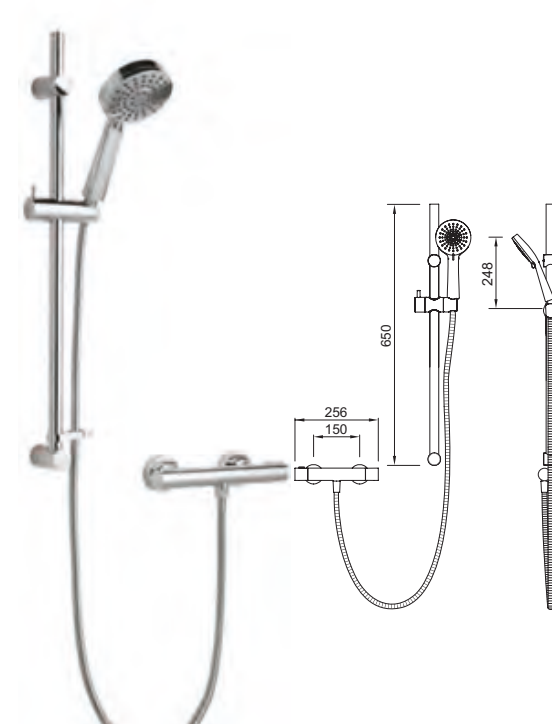

**Coniston Cool Touch Bar Shower with Multi Mode Kit**

- Valve is safe and cool to touch making it ideal for families
- Riser rail features adjustable bracket (max 610mm) - ideal for retrofit
- 38°C temperature hot stop with override facility
- Includes fast fit valve connectors for quick & easy installation
- Double interlocked 1.5m hose
- Works with flow regulator HSR8 to achieve 8 litres per minute - see page 12