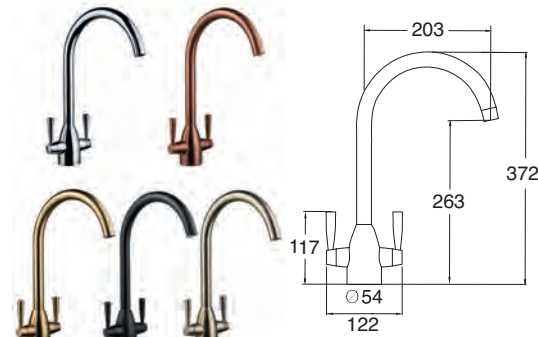

### Carlow Sink Mixer

- Swivel spout
- Ceramic disc handles ensure a smooth operation and longer life
- Easy to use lever handles
- Tall spout allows ultimate access to the sink area
- Works with flow regulator FR101-6 to achieve 4 litre per minute - see page 13