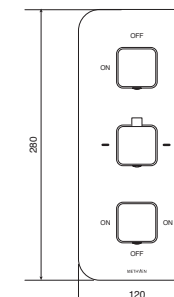

Methven Showers

Wai

Wai Concealed Mixer Valve (3 Outlets)

- 38°C temperature hot stop with override facility
- Front access filters - no need to disconnect shower from water supply during maintenance
- Diverter cartridge to three outlets
- Slimline concealing plate
- Includes covers to protect valve during installation
- Concealed shower spindle extension available see page 191

VALVE:
Thermostatic

OPERATION:
Separate flow and temperature controls

INLET CONNECTIONS:
3/4" BSP

WORKING PRESSURE:
0.1 - 5.0 bar

● **WA3D** Chrome

● **WA3DBK** Matte Black

Ex.VAT **£551.03** Inc.VAT **£661.24**

Ex.VAT **£631.92** Inc.VAT **£758.30**

Wai Concealed Mixer Valve (2 Outlets)

- 38°C temperature hot stop with override facility
- Front access filters - no need to disconnect shower from water supply during maintenance
- Diverter cartridge to two outlets
- Slimline concealing plate
- Includes covers to protect valve during installation
- Concealed shower spindle extension available see page 191

VALVE:
Thermostatic

OPERATION:
Separate flow and temperature controls

INLET CONNECTIONS:
3/4" BSP

WORKING PRESSURE:
0.1 - 5.0 bar

● **WA2D** Chrome

● **WA2DBK** Matte Black

Ex.VAT **£399.37** Inc.VAT **£479.24**

Ex.VAT **£480.26** Inc.VAT **£576.31**