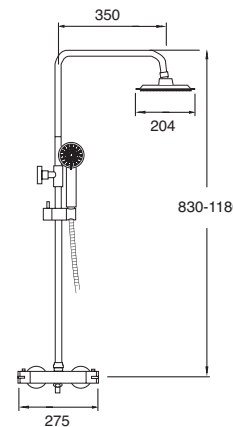

Grasmere Diverter Shower

- 38°C temperature hot stop with override facility
- Includes fast fit valve connectors for quick & easy installation
- Integral diverter to fixed head and handset
- Riser height can be adjusted to suit your bathroom
- Double interlocked 1.5m hose

VALVE: Thermostatic	INLET CONNECTIONS: 15mm Compression
OPERATION: Separate flow and temperature controls	WORKING PRESSURE: 0.3 - 5.0 bar

● GTSDEFBK Matte Black

Ex.VAT **£479.19** Inc.VAT **£575.03**

DEVA SHOWERS

DEVA SHOWERS