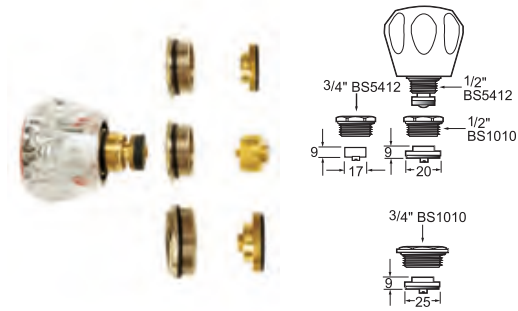

Universal Conversion Kit - Acrylic Handle

- Sold in pairs
- Suitable to replace BS5412 basin, sink and bath taps
- BS1010

● **ACK001** Acrylic Ex.VAT **£28.51** Inc.VAT **£34.21**

Universal Conversion Kit

- Sold in pairs
- Suitable to replace BS5412 basin, sink and bath taps
- BS1010