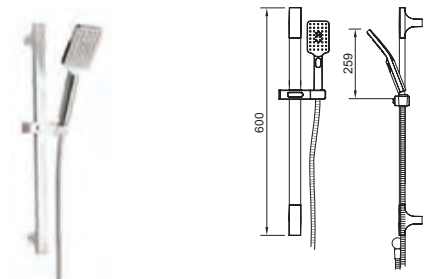

Rydal 3 Mode Shower Kit

- Double interlocked 1.5m hose
- Rub clean nozzles
- Push button mode selection