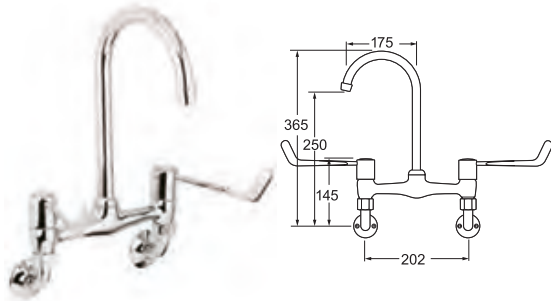

INLET CONNECTIONS:
1/2" BSP

WORKING PRESSURE:
0.1 - 5.0 bar

- **DLV305WM** Chrome Ex.VAT **£233.05** Inc.VAT **£279.66**