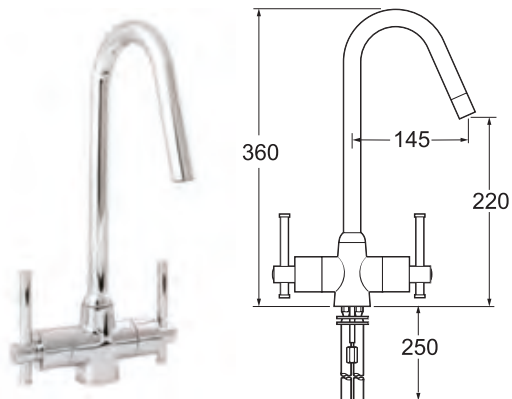

INLET CONNECTIONS: 15mm Copper
WORKING PRESSURE: 0.1 - 5.0 bar

● **TAUR130** Chrome Ex.VAT **£203.53** Inc.VAT **£244.24**

DEVA KITCHEN TAPS

Dual Handle

5 year warranty on non-chrome finishes