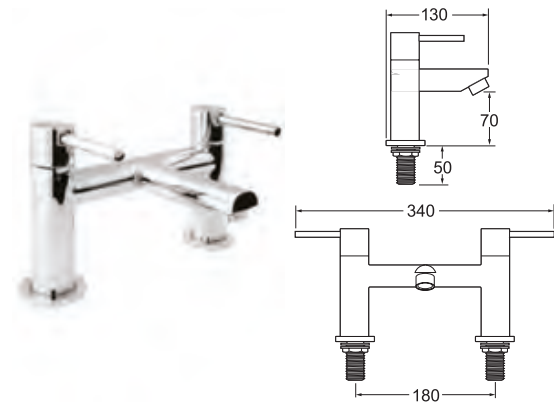

DEVA BATHROOM TAPS

Insignia

Insignia Bath Shower Mixer

- Ceramic disc handles ensure a smooth operation and longer life
- Comes complete with single mode shower kit and wall bracket
- Works with flow regulator HSR8 to achieve 8 litres per minute - see page 12
- Includes metal backnuts

INLET CONNECTIONS:
3/4" BSP

WORKING PRESSURE:
0.1 - 5.0 bar

INS106 Chrome

Ex.VAT **£214.09** Inc.VAT **£256.91**

Insignia Bath Filler

- Ceramic disc handles ensure a smooth operation and longer life
- Includes metal backnuts

INLET CONNECTIONS:
3/4" BSP

WORKING PRESSURE:
0.1 - 5.0 bar

INS108 Chrome

Ex.VAT **£188.03** Inc.VAT **£225.64**

DEVA BATHROOM TAPS

Insignia