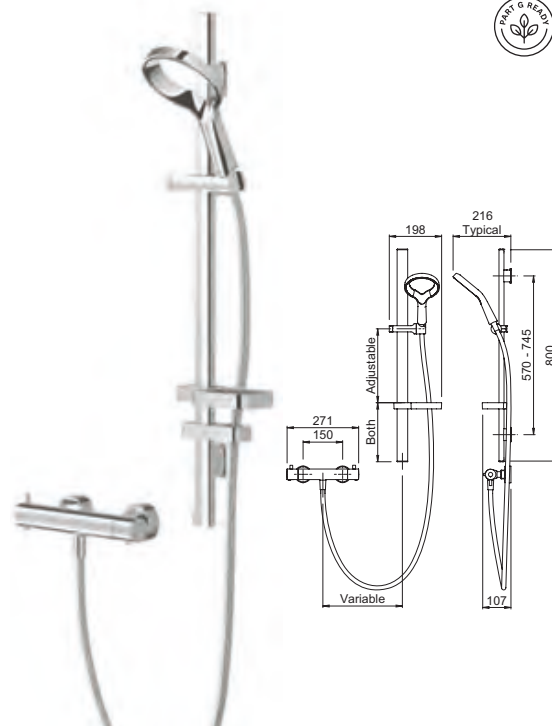

VALVE:
Thermostatic

OPERATION:
Separate flow and temperature controls

INLET CONNECTIONS:
15mm Compression

WORKING PRESSURE:
1.0 - 5.0 bar

Unified Water Label 5.7 l/min

TMV2 approved valve

● **AJASBS01CP** Chrome Ex.VAT **£329.39** Inc.VAT **£395.27**

● **AJASBS01BK** Matte Black Ex.VAT **£365.63** Inc.VAT **£438.76**

Aurajet™ Aio Cool Touch Bar Shower

- Unique, halo shaped head for a designer look
- Water efficient without compromising performance
- Patented Aurajet showering technology is optimised at 8 litres per minute
- Handset resists the build up of limescale
- Valve is safe and cool to touch making it ideal for families
- 38°C temperature hot stop with override facility
- Includes easy fit connections
- Riser rail features adjustable brackets - ideal for retrofit

VALVE:
Thermostatic

OPERATION:
Separate flow and temperature controls

INLET CONNECTIONS:
15mm Compression

WORKING PRESSURE:
1.0 - 5.0 bar

Unified Water Label 8 l/min

TMV2 approved valve

● **AOCTCPUK** Chrome Ex.VAT **£386.34** Inc.VAT **£463.61**