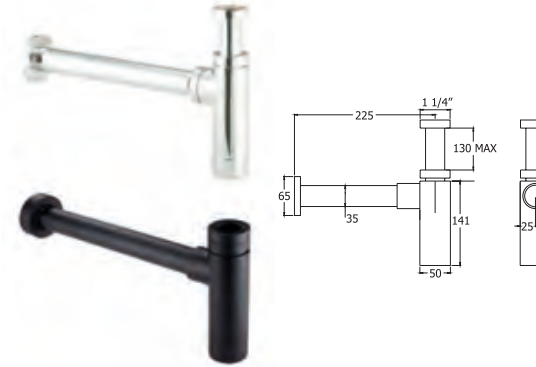

WASTES & SPARES

Showers Spares

1¼" Bottle Trap With Wall Extension

- Solid brass construction
- Adjustable extension tube from trap to waste pipe

● **VSN625** Chrome Ex.VAT **£69.00** Inc.VAT **£82.80**
● **VSN625BK** Matte Black Ex.VAT **£112.52** Inc.VAT **£135.02**

Exposed Elbows For Bar Showers

- Sold in pairs
- Brass construction