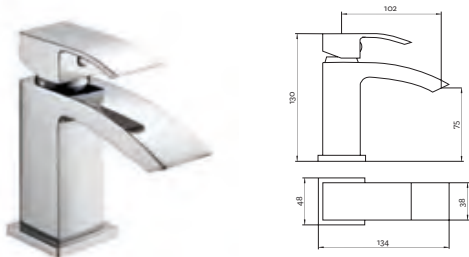

Swoop MK2 Mini Basin Mixer

- Ceramic cartridge for smooth operation and longer life
- Tilt and turn temperature and flow control