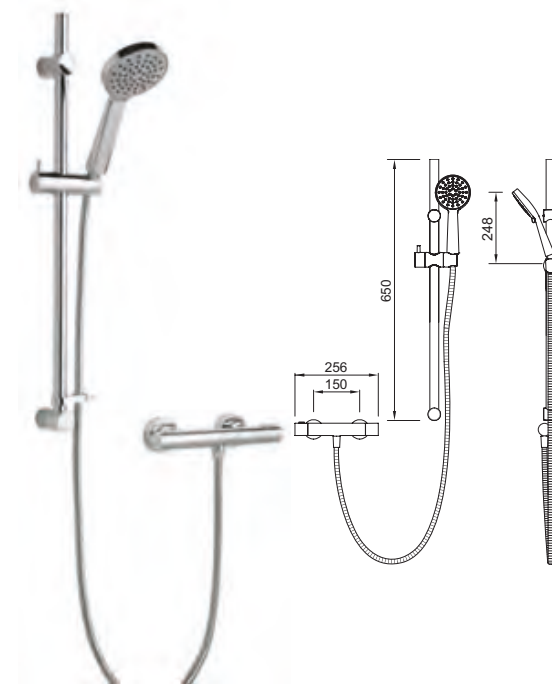

VALVE: Thermostatic	INLET CONNECTIONS: 15mm Compression
OPERATION: Separate flow and temperature controls	WORKING PRESSURE: 0.3 - 5.0 bar

● **DRBS01** Chrome

Ex.VAT **£149.35** Inc.VAT **£179.22**

Pennington Bar Shower with Single Mode Kit

- 38°C temperature hot stop with override facility
- Includes fast fit valve connectors for quick & easy installation
- Riser rail features adjustable bracket (max 610mm) - ideal for retrofit
- Double interlocked 1.5m hose
- Works with flow regulator HSR8 to achieve 8 litres per minute - see page 12