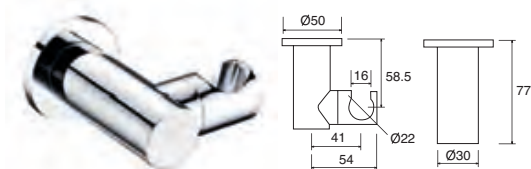

● **RPB** Chrome Ex.VAT **£64.62** Inc.VAT **£77.54**