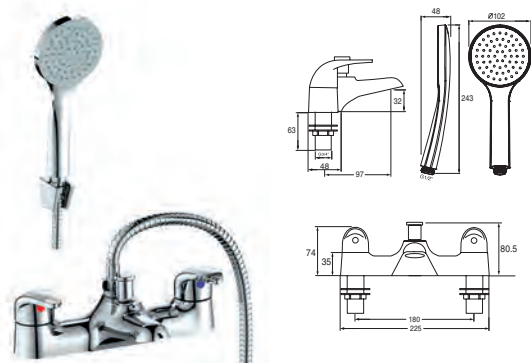

### Clifden Bath Shower Mixer

- Ceramic disc handles ensure a smooth operation and longer life
- Single mode handset, 1.5 metre hose and wall bracket included
- Complete with brass back nuts
- Easy identifiable hot and cold water selection
- Easy to maintain