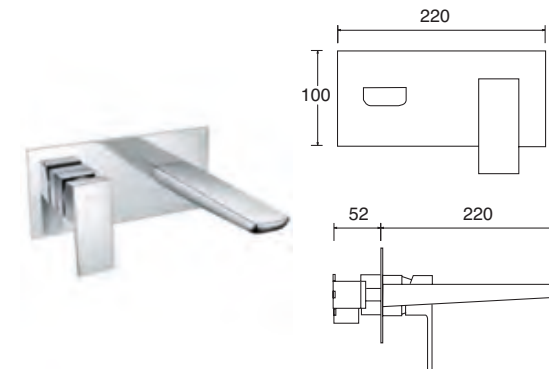

INLET CONNECTIONS: 1/2" BSP
WORKING PRESSURE: 0.2 - 5.0 bar

- WAIWMBFCP Chrome Ex.VAT **£151.48** Inc.VAT **£181.78**