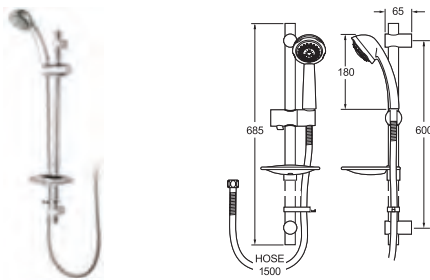

Substance 3 Mode Shower Kit

- 3 individual spray patterns
- Riser rail features adjustable brackets - ideal for retrofit
- Double interlocked 1.5m hose
- Includes hose retainer to prevent back siphonage and cross contamination