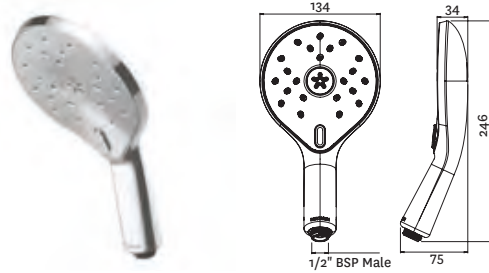

Methven Showers Handsets & Heads

Satinjet® Kaha Handset

- Choose from Satinjet body shower or massage sprays
- Water efficient without compromising performance
- Patented Satinjet showering technology is optimised at 8 litres per minute
- Lifetime warranty