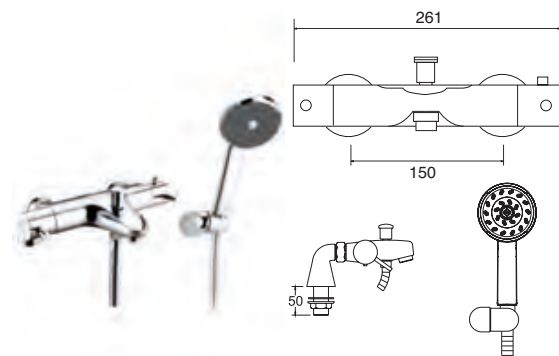

Satinjet® Thermostatic Bath Shower Mixer

- Complete with Satinjet Kiri handset & wall bracket
- Water efficient without compromising showering performance
- Patented Satinjet showering technology is optimised at 8 litres per minute
- Thermostatic valve with 38°C temperature stop (with override)
- 1.5m double interlocked metal hose
- Easy to use lever handles
- Self-cancelling diverter