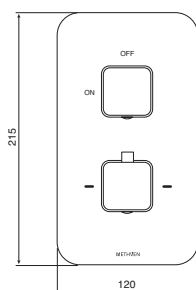

Methven Showers

Wai

Wai Concealed Mixer Valve (Single Outlet)

- 38°C temperature hot stop with override facility
- Front access filters - no need to disconnect shower from water supply during maintenance
- Slimline concealing plate
- Includes covers to protect valve during installation
- Concealed shower spindle extension available see page 191

VALVE:
Thermostatic

OPERATION:
Separate flow and temperature controls

INLET CONNECTIONS:
3/4" BSP

WORKING PRESSURE:
0.1 - 5.0 bar

● **WA1D** Chrome

● **WA1DBK** Matte Black

Ex.VAT **£343.76** Inc.VAT **£412.51**

Ex.VAT **£424.65** Inc.VAT **£509.58**

METHVEN

EST 1886