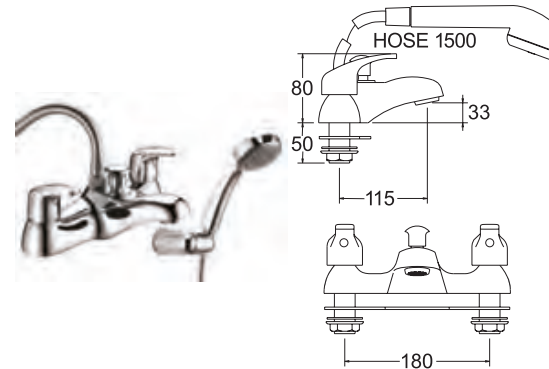

INLET CONNECTIONS:
3/4" BSP

WORKING PRESSURE:
0.1 - 5.0 bar

● **ADORE106** Chrome

Ex.VAT **£168.95** Inc.VAT **£202.74**

Adore Bath Filler

- Ceramic disc handles ensure a smooth operation and longer life