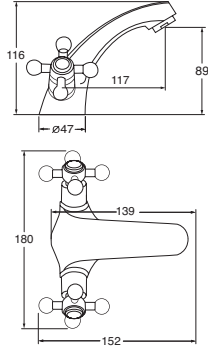

DEVA BATHROOM TAPS

Tudor

5 year warranty on non-chrome finishes

Tudor Basin Mixer With Press Top Waste

- Comes complete with press top waste
- Works with flow regulator FR113-4 to achieve 4 litres per minute - see page 13