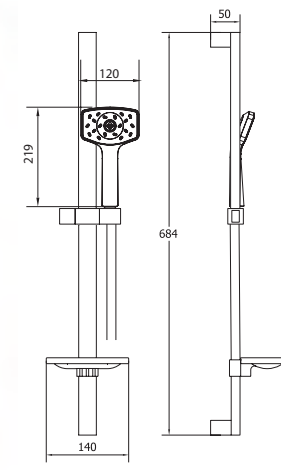

INLET CONNECTIONS: 1/2" BSP
WORKING PRESSURE: 0.3 - 5.0 bar

WK1 Chrome & Graphite Ex.VAT **£85.27** Inc.VAT **£102.32**

Satinjet® Kiri Shower Kit

- Water efficient without compromising performance
- Includes Satinjet Kiri handset
- Patented Satinjet showering technology is optimised at 8 litres per minute
- Riser rail features adjustable brackets - ideal for retrofit
- 1.5m smooth shower hose