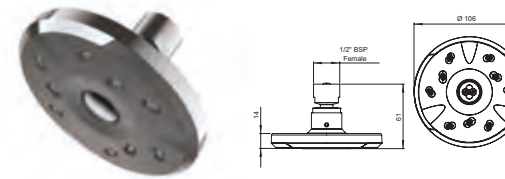

Satinjet® Kiri Low Flow Shower Rose

- Water efficient without compromising performance
- Adjustable head to angle spray exactly where you want it
- Delivers a great shower experience at a lower flow rate
- Patented Satinjet low flow showering technology is optimised at 5.5 litres per minute
- Lifetime warranty