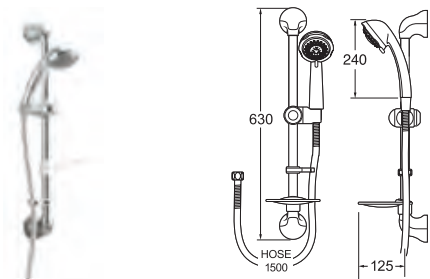

Signature 5 Mode Shower Kit

- 5 individual spray patterns
- Double interlocked 1.5m hose
- Includes hose retainer to prevent back siphonage and cross contamination