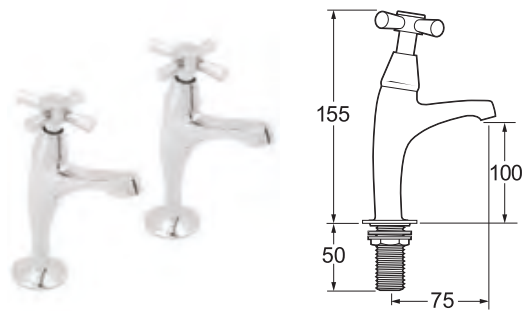

### Milan Sink Taps

- High neck design, allowing for plenty of space within the sink area

INLET CONNECTIONS:  
1/2" BSP

WORKING PRESSURE:  
0.1 - 5.0 bar

● MILAN 103 Chrome

Ex.VAT **£60.24** Inc.VAT **£72.29**