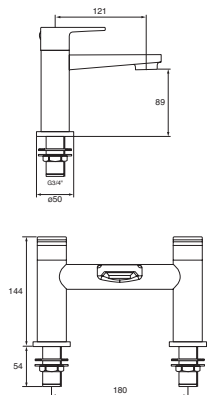

INLET CONNECTIONS:
3/4" BSP

WORKING PRESSURE:
0.2 - 5.0 bar

● **MOS108** Chrome

Ex.VAT **£169.95** Inc.VAT **£203.94**