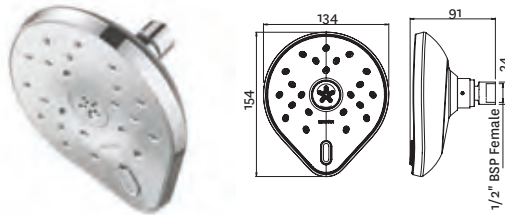

Satinjet® Kaha Shower Rose

- Choose from Satinjet body shower or massage sprays
- Water efficient without compromising performance
- Patented Satinjet showering technology is optimised at 8 litres per minute
- Adjustable head to angle spray exactly where you want it
- Lifetime warranty