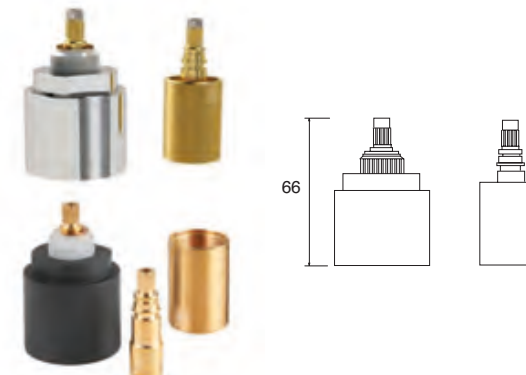

Concealed Shower Spindle Extension

- To suit Methven concealed ID & 2D showers
- Allows additional 30mm mounting depth

INLET CONNECTIONS:
½" BSP

WORKING PRESSURE:
0.35 - 5.0 bar

● **XTSID2D** Chrome Ex.VAT **£117.01** Inc.VAT **£140.41**
● **XTSID2DBK** Matte Black Ex.VAT **£132.68** Inc.VAT **£159.22**