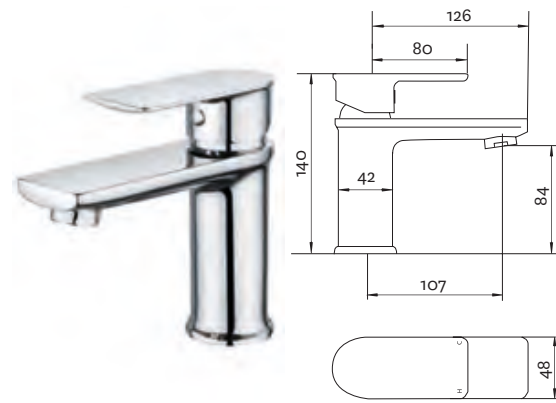

DEVA BATHROOM TAPS

Zonos

Zonos Basin Mixer

- Ceramic cartridge for smooth operation and longer life
- Complete with press top waste
- Works with flow regulator FR113-4 to achieve 4 litres per minute - see page 13

INLET CONNECTIONS:
1/2" BSP

WORKING PRESSURE:
0.1 - 5.0 bar

ZON113 Chrome

Ex.VAT **£132.68** Inc.VAT **£159.22**

Zonos Mini Basin Mixer

- Ceramic cartridge for smooth operation and longer life
- Works with flow regulator FR113-4 to achieve 4 litres per minute - see page 13