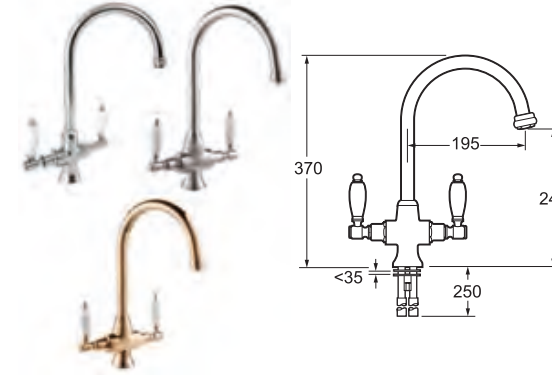

### Georgian Sink Mixer

- Swivel spout
- Dual Flow

**INLET CONNECTIONS:** 15mm Copper  
**WORKING PRESSURE:** 0.1 - 5.0 bar

● **SM056** Chrome Ex.VAT **£290.60** Inc.VAT **£348.72**  
● **SM056/501** Gold Ex.VAT **£342.00** Inc.VAT **£410.40**  
● **SM056/BZ** Bronze Ex.VAT **£341.89** Inc.VAT **£410.27**