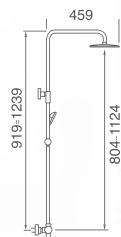

VALVE:
Thermostatic

OPERATION:
Separate flow and temperature controls

INLET CONNECTIONS:
1/2" BSP

WORKING PRESSURE:
0.5 - 5.0 bar

Unified Water Label 8 l/min

SJKDSBB Brushed Brass

Ex.VAT **£437.75** Inc.VAT **£525.30**