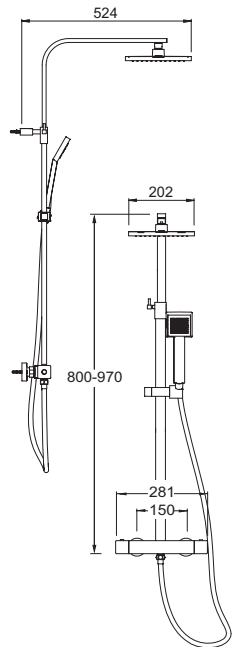

Savvi Cool Touch Diverter Shower

- Valve is safe and cool to touch making it ideal for families
- 38°C temperature hot stop with override facility
- Integral diverter to fixed head and handset
- Riser height can be adjusted to suit your bathroom
- Smooth easy clean 1.5m hose
- Works with flow regulator HSR8 to achieve 8 litres per minute - see page 12

VALVE: Thermostatic	INLET CONNECTIONS: 15mm Compression
OPERATION: Separate flow and temperature controls	WORKING PRESSURE: 1.0 - 5.0 bar

● SCTSDEF Chrome

Ex.VAT **£499.80** Inc.VAT **£599.76**