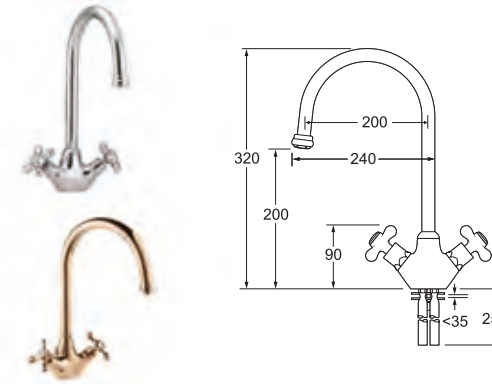

INLET CONNECTIONS: 15mm Copper
WORKING PRESSURE: 0.1 - 5.0 bar

● **SM057** Chrome Ex.VAT **£153.86** Inc.VAT **£184.63**
● **SM057/501** Gold Ex.VAT **£210.34** Inc.VAT **£252.41**

DEVA KITCHEN TAPS

DEVA KITCHEN TAPS