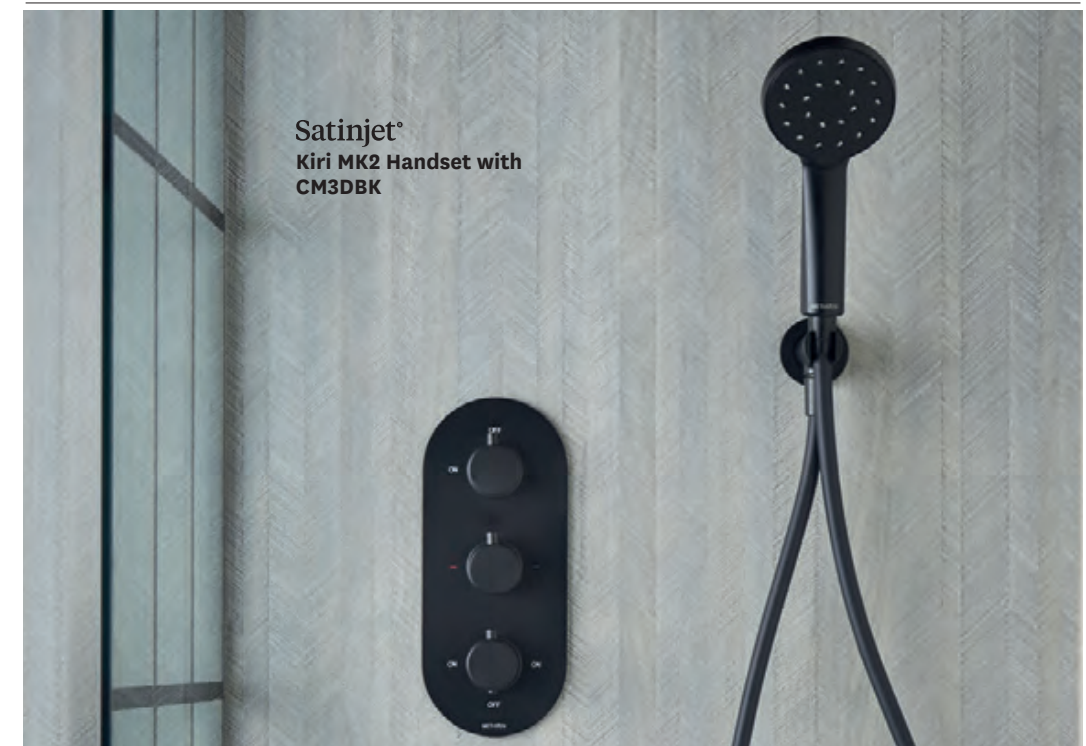

Satinjet®
Kiri MK2 Handset with
CM3DBK