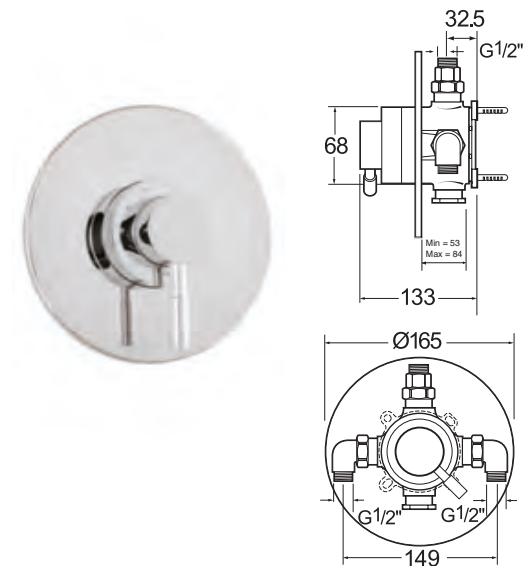

VALVE:
Thermostatic

OPERATION:
Single control for flow and temperature

INLET CONNECTIONS:
15mm Compression

WORKING PRESSURE:
0.1 - 5.0 bar

● **VSNVSEQT02** Chrome Ex.VAT **£447.73** Inc.VAT **£537.28**

Carlton Exposed/Concealed Concentric Shower Valve

- Suitable for both exposed and concealed installations
- Supplied with a round brass concealing plate for perfect finishing
- Automatic shut off in the event of hot or cold water supply failure
- Adjustable centres for ease of installation
- Easy to use peg lever gives maximum control
- Co-ordinate with shower accessories see pages 104-105