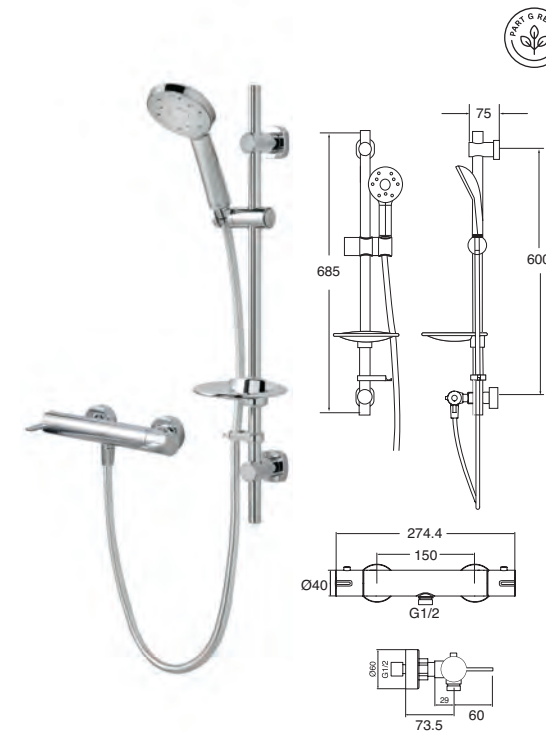

Methven Showers

Single Bar Showers

Satinjet® Avoca Low Flow Cool Touch Bar Shower With Easy Fit Kit

- Easy to use lever handles
- Water efficient without compromising performance
- Includes Satinjet Kiri Low Flow MK2 handset
- Patented Satinjet showering technology is optimised at 5.5 litres per minute
- 38°C temperature hot stop with override facility
- Valve is safe and cool to touch making it ideal for families
- Includes easy fit connections
- Easy to fit shower rail - simply twist and lock brackets into place, see page 18

VALVE:
Thermostatic

OPERATION:
Separate flow and temperature controls

INLET CONNECTIONS:
15mm Compression

WORKING PRESSURE:
1.0 - 5.0 bar

Unified Water Label 5.5 l/min

TMV2 approved valve

● **AVCTSLF** Chrome Ex.VAT **£309.46** Inc.VAT **£371.35**