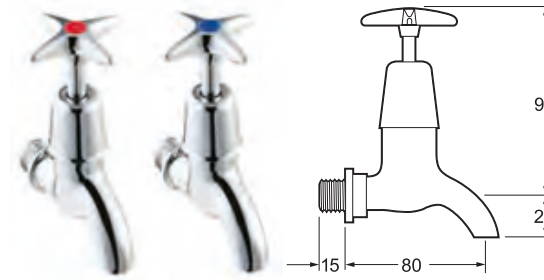

INLET CONNECTIONS:
1/2" BSP

WORKING PRESSURE:
0.1 - 5.0 bar

● 095X Chrome

Ex.VAT **£40.71** Inc.VAT **£48.85**

Lever Action 6" Bib Taps

- Ceramic disc handles ensure a smooth operation and longer life