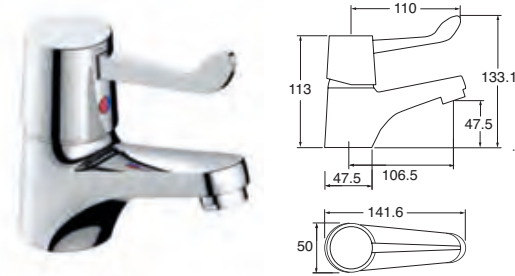

INLET CONNECTIONS: 1/2" BSP
WORKING PRESSURE: 0.1 - 5.0 bar

● **VL120** Chrome

Ex.VAT **£97.85** Inc.VAT **£117.42**

Vitality Lever Basin Taps

- Ceramic disc handles ensure a smooth operation and longer life
- Complete with brass back nuts
- Easy identifiable hot and cold water selection
- Easy to maintain
- Available with 4lpm flow regulation - VL101-4