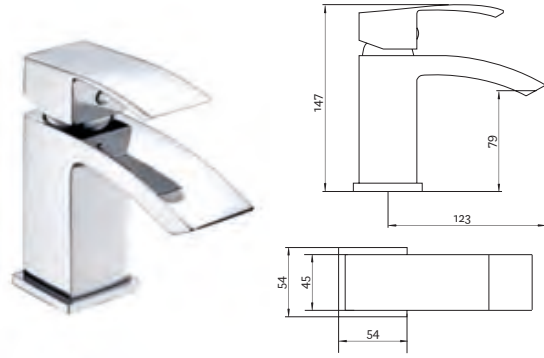

DEVA BATHROOM TAPS

Swoop MK2

Swoop MK2 Basin Mixer

- Ceramic cartridge for smooth operation and longer life
- Tilt and turn temperature and flow control
- Comes complete with press top waste

INLET CONNECTIONS: 1/2" BSP
WORKING PRESSURE: 0.1 - 5.0 bar

● **SWO2113** Chrome Ex.VAT **£145.96** Inc.VAT **£175.15**

Swoop MK2 Tall Basin Mixer

- Ceramic cartridge for smooth operation and longer life
- Tilt and turn temperature and flow control