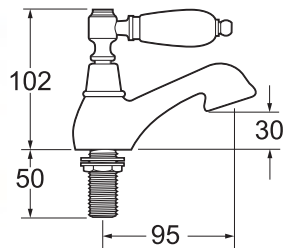

Georgian Bath Taps

- Ceramic disc handles ensure a smooth operation and longer life
- Optimised for bath filling

INLET CONNECTIONS:
3/8" BSP

WORKING PRESSURE:
0.1 - 5.0 bar

- **GE02** Chrome Ex.VAT **£153.86** Inc.VAT **£184.63**
- **GE02/501** Gold Ex.VAT **£193.44** Inc.VAT **£232.13**

DEVA BATHROOM TAPS

Georgian

5 year warranty on non-chrome finishes

Georgian Pillar Mounted Bath Shower Mixer

- Ceramic disc handles ensure a smooth operation and longer life
- Comes complete with single mode shower kit and wall bracket
- Works with flow regulator HSR8 to achieve 8 litres per minute - see page 12