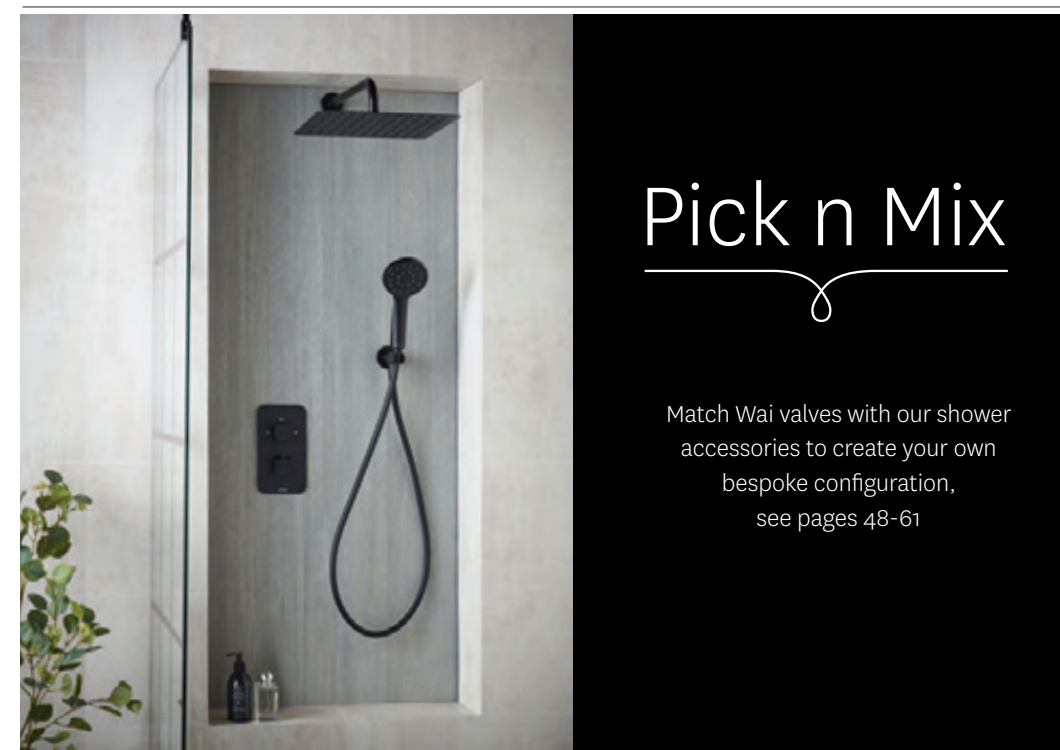

INLET CONNECTIONS:
3/4" BSP

WORKING PRESSURE:
0.1 - 5.0 bar

● **WA1D** Chrome

● **WA1DBK** Matte Black

Ex.VAT **£343.76** Inc.VAT **£412.51**

Ex.VAT **£424.65** Inc.VAT **£509.58**

METHVEN

EST 1886

Methven Showers

Wai

Wai Concealed Mixer Valve (3 Outlets)

- 38°C temperature hot stop with override facility
- Front access filters - no need to disconnect shower from water supply during maintenance
- Diverter cartridge to three outlets
- Slimline concealing plate
- Includes covers to protect valve during installation
- Concealed shower spindle extension available see page 191

VALVE:
Thermostatic

OPERATION:
Separate flow and temperature controls

INLET CONNECTIONS:
3/4" BSP

WORKING PRESSURE:
0.1 - 5.0 bar

● **WA3D** Chrome

● **WA3DBK** Matte Black

Ex.VAT **£551.03** Inc.VAT **£661.24**

Ex.VAT **£631.92** Inc.VAT **£758.30**

Wai Concealed Mixer Valve (2 Outlets)

- 38°C temperature hot stop with override facility
- Front access filters - no need to disconnect shower from water supply during maintenance
- Diverter cartridge to two outlets
- Slimline concealing plate
- Includes covers to protect valve during installation
- Concealed shower spindle extension available see page 191

VALVE:
Thermostatic

OPERATION:
Separate flow and temperature controls

INLET CONNECTIONS:
3/4" BSP

WORKING PRESSURE:
0.1 - 5.0 bar

● **WA2D** Chrome

● **WA2DBK** Matte Black

Ex.VAT **£399.37** Inc.VAT **£479.24**

Ex.VAT **£480.26** Inc.VAT **£576.31**

Pick n Mix

Match Wai valves with our shower accessories to create your own bespoke configuration, see pages 48-61