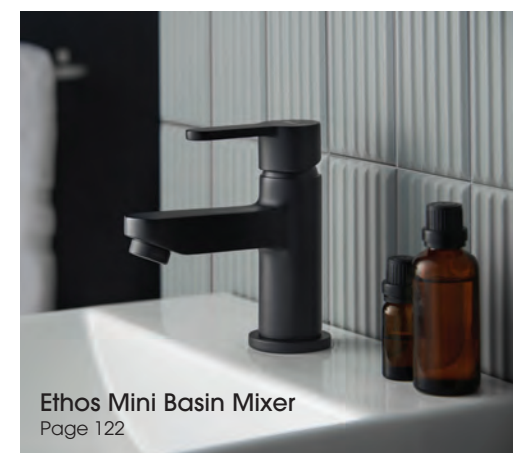

The Shower & Tap Brand.

Deva provide a wide range of products for both domestic and commercial applications.

Ethos Mini Basin Mixer
Page 122

HAVE CONFIDENCE IN US

As one of the largest suppliers of showers and taps to the UK market and with over 30 years heritage, Deva has developed a reputation for providing excellent levels of service and customer care, bringing products to the market of the highest quality at the right price. From concept through to manufacture, we are backed by a testing programme unrivalled in our industry.

Deva deliver the latest styles of bathroom and kitchen taps, showers and shower accessories, next day – nationwide. We pride ourselves on our service first policy. Not only do we deliver 98% of orders next day in full, we also aim to provide the highest standards of customer service. Our in-house customer service technicians are fully trained to provide personal, friendly and in-depth support as well as our field based Area Sales Managers.

Deva became part of the Methven Group in 2007 and operates from Methven UK headquarters in Lancashire. Methven as a group, are innovative, design focussed and conscious to produce product ranges which meet both consumer need, legislation and regulatory requirements whilst minimising our impact to the environment.

Deva By Methven Brand Warranty (Subject To The Terms And Conditions)

Product	Parts	Labour
Chrome Tapware**	12 Years	2 Years
Shower Valves	5 Years	2 Years
Shower Accessories & Wastes	1 Year	
Electrical products (Including Sensor Taps)	2 Years	2 Years
Replacement Components And Parts	1 Year	

* For the lifetime of the original purchaser ** All other finishes 5 Years Parts, 2 Years Labour
Any product that has not been fitted in a private dwelling located in the United Kingdom or the Republic of Ireland will be subject to our Commercial Warranty of 12 months parts and labour, as set out in Condition 8 of Methven's Terms and Conditions of Sale. Excludes sensor and thermostatic products. For full terms and conditions see www.methven.com