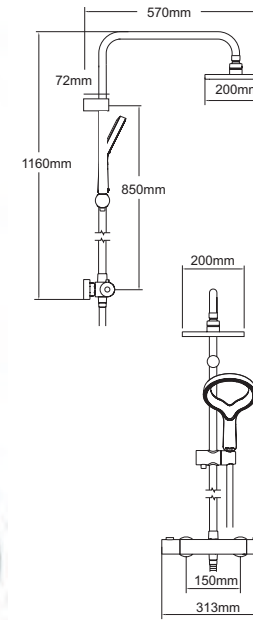

Methven Showers Dual Bar Showers

Aurajet™ Aio Cool Touch Diverter Shower

- Unique, halo shaped head for a designer look
- Water efficient without compromising performance
- Patented Aurajet showering technology in the handset is optimised at 8 litres per minute
- Handset resists the build up of limescale
- Valve is safe and cool to touch making it ideal for families
- 38°C temperature hot stop with override facility
- Includes easy fit connections

VALVE:
Thermostatic

OPERATION:
Separate flow and temperature controls

INLET CONNECTIONS:
15mm Compression

WORKING PRESSURE:
1.0 - 5.0 bar

AOKCTSDEF Chrome

Ex.VAT **£465.14** Inc.VAT **£558.17**