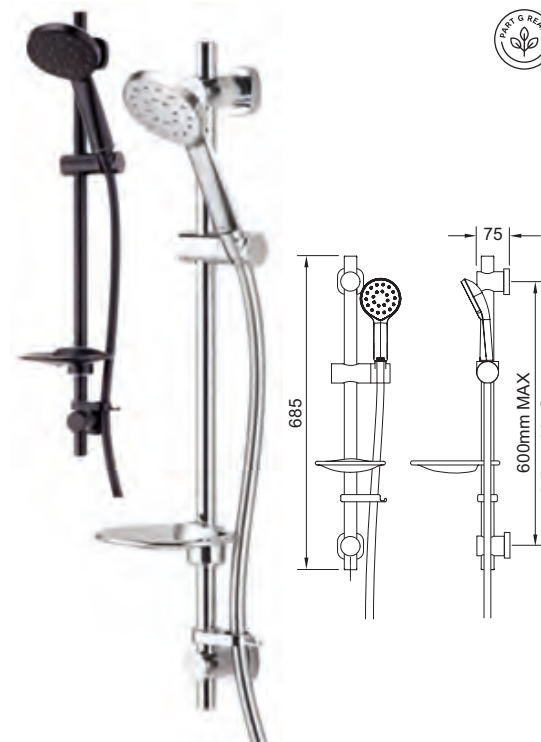

INLET CONNECTIONS: 1/2" BSP
WORKING PRESSURE: 0.3 - 5.0 bar

EKIT09/KR Chrome Ex.VAT **£127.14** Inc.VAT **£152.57**
EKIT09/KRBK Matte Black Ex.VAT **£169.87** Inc.VAT **£203.84**

Airstream® 3 Mode Easy Fit Shower Kit

- Features Airstream for softer, lighter, more voluminous showering
- Easy click 3 function spray
- Simple push button operation to change between Airstream full body, massage and combination spray
- Easy to fit shower rail - simply twist and lock brackets into place, see page 53
- Riser rail features adjustable brackets - ideal for retrofit
- 2.0m smooth shower hose