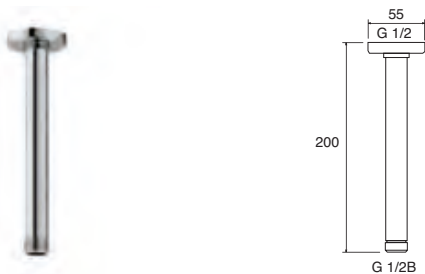

### Ceiling Mounted Shower Arm 200mm

- Brass construction
- Pair with a round or square head

INLET CONNECTIONS:  
1/2" BSP

● **ARMC05CP** Chrome Ex.VAT **£48.14** Inc.VAT **£57.77**