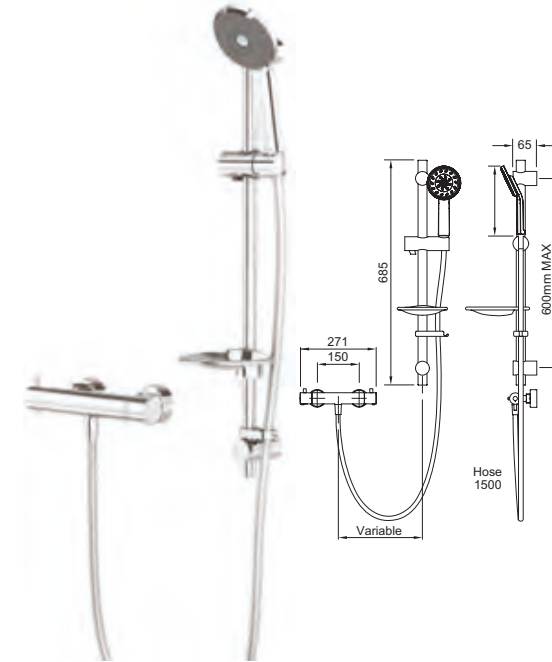

Methven Showers

Single Bar Showers

Satinjet® Kiri MK2 Cool Touch Bar Shower With Easy Fit Kit

- Water efficient without compromising performance
- Includes Satinjet Kiri MK2 handset
- Patented Satinjet showering technology is optimised at 8 litres per minute
- 38°C temperature hot stop with override facility
- Valve is safe and cool to touch making it ideal for families
- Includes easy fit connections
- Easy to fit shower rail - simply twist and lock brackets into place, see page 18

VALVE:
Thermostatic

OPERATION:
Separate flow and temperature controls

INLET CONNECTIONS:
15mm Compression

WORKING PRESSURE:
0.3 - 5.0 bar

Unified Water Label 8 l/min

● **KRCTSEFCP** Chrome

Ex.VAT **£282.64** Inc.VAT **£339.17**

● **KRCTSEFBK** Matte Black

Ex.VAT **£339.17** Inc.VAT **£407.00**