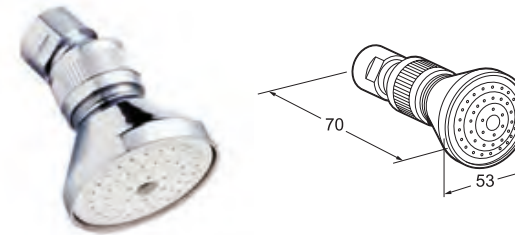

2" (50mm) Brass Shower Head With Swivel Joint

- Adjustable head to angle spray exactly where you want it

INLET CONNECTIONS: 1/2" BSP WORKING PRESSURE: 0.1 - 5.0 bar

HEAH01 Chrome Ex.VAT £26.85 Inc.VAT £32.22

8" (200mm) Fixed Head With Swivel Joint

- Adjustable head to angle spray exactly where you want it
- Rub clean nozzles