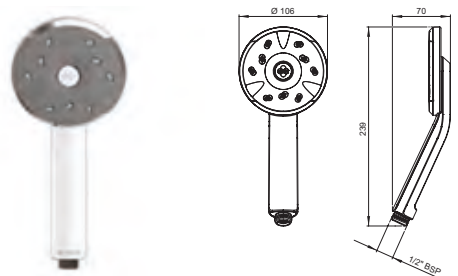

Satinjet® Kiri Low Flow Handset

- Water efficient without compromising performance
- Delivers a great shower experience at a lower flow rate
- Patented Satinjet low flow showering technology is optimised at 5.5 litres per minute
- Lifetime warranty