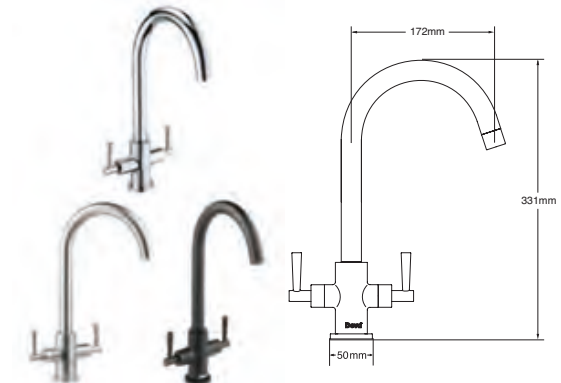

Nelson Sink Mixer