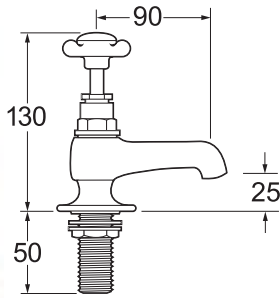

Coronation Bath Taps

- Optimised for bath filling

INLET CONNECTIONS:
3/4" BSP

WORKING PRESSURE:
0.1 - 5.0 bar

- **CR20** Chrome Ex.VAT **£128.63** Inc.VAT **£154.36**
- **CR20/501** Gold Ex.VAT **£167.26** Inc.VAT **£200.71**

DEVA BATHROOM TAPS

Coronation

5 year warranty on non-chrome finishes

Coronation Pillar Mounted Bath Shower Mixer

- Comes complete with single mode shower kit and wall bracket
- Works with flow regulator HSR8 to achieve 8 litres per minute - see page 12