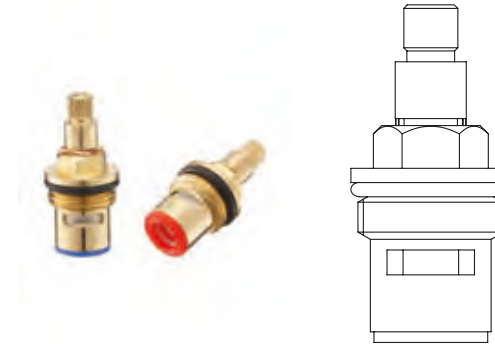

WASTES & SPARES

Tap Spares

Compact 1/2" Ceramic Disc Valves (Pair)

- Sold in pairs - dispatched as 1 hot and 1 cold valve
- Compatible with Vitality range

● CDV002 Brass

Ex.VAT **£27.12** Inc.VAT **£32.54**

Chrome Plated Handle Option

- Sold in pairs