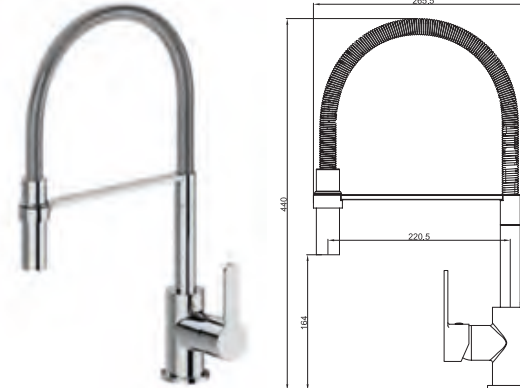

### Matheson Sink Mixer

- Optimised to operate at 6 litres per minute in order to save water
- Pull down nozzle is ideal for rinsing pots and pans
- Ceramic cartridge for smooth operation
- Tilt and turn temperature & flow control