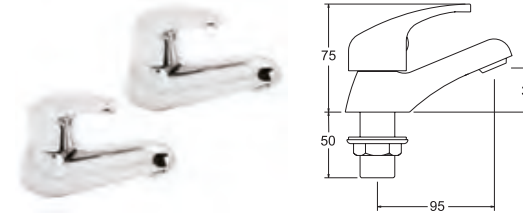

## Adore Bath Taps

- Ceramic disc handles ensure a smooth operation and longer life
- Optimised for bath filling

INLET CONNECTIONS:  
3/4" BSP

WORKING PRESSURE:  
0.1 - 5.0 bar

● **ADORE102** Chrome

Ex.VAT **£88.69** Inc.VAT **£106.43**