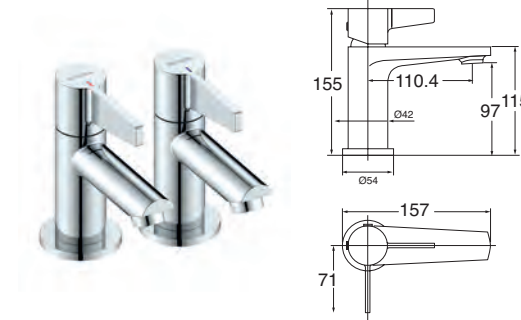

## Avoca Basin Taps

- Ceramic disc handles ensure a smooth operation and longer life
- Easy to use lever handles
- Brass back nuts for secure installation
- Fitted with 4 lpm flow regulators
- Pre-fitted flow straightener