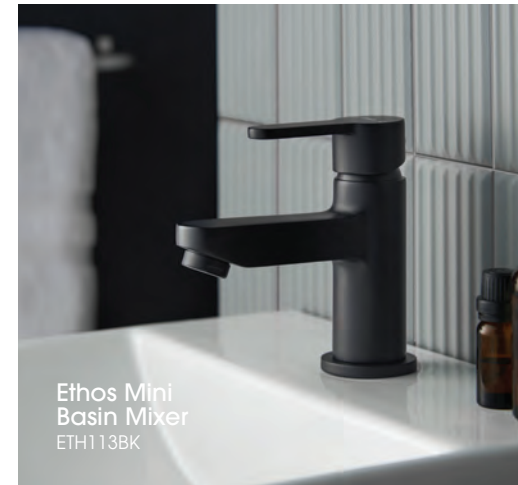

Ethos Basin Mixer
ETH113

Ethos Mini Basin Mixer
ETH113BK