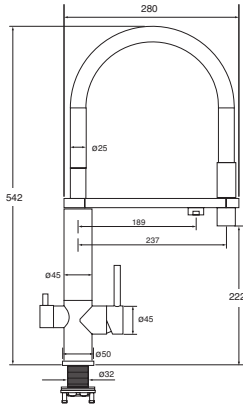

DEVA KITCHEN TAPS

Filter Taps

5 year warranty on non-chrome finishes

Clarity Filtered Water 3 in 1 Pull Out Sink Mixer

- Ceramic cartridge for smooth operation and longer life
- Tilt and turn temperature and flow control with separate handle to operate filtered water
- Swivel spout
- Pull out rinser is quick and efficient for meal prep and cleaning
- Supplied with a carbon filter to reduce limescale, remove impurities and improve taste
- Stainless steel construction - strong and durable and offers increased resistance against staining and corrosion
- Brushed stainless steel finish for easy maintenance - reduces fingerprints and watermarks
- Complete with flexi tails
- Replacement carbon filter cartridge available - FILTER002