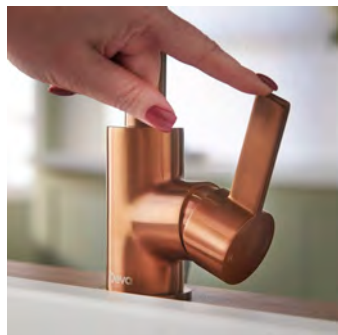

DEVA KITCHEN TAPS

Single Handle

5 year warranty on non-chrome finishes

Available in:

Ashworth Sink Mixer

DEVA KITCHEN TAPS

Single Handle

5 year warranty on non-chrome finishes

Ashworth Sink Mixer

- Ceramic cartridge for smooth operation and longer life
- Tilt and turn temperature and flow control
- Swivel spout
- Fitted with a 6l/min flow regulator

INLET CONNECTIONS: 1/2" BSP   WORKING PRESSURE: 0.5 - 5.0 bar

- **ASH104** Chrome   Ex.VAT **£195.19** Inc.VAT **£234.23**
- **ASH104CO** Copper   Ex.VAT **£243.99** Inc.VAT **£292.79**
- **ASH104BB** Brushed Brass   Ex.VAT **£243.99** Inc.VAT **£292.79**
- **ASH104BK** Matte Black   Ex.VAT **£243.99** Inc.VAT **£292.79**

Indi Sink Mixer

- Ceramic cartridge for smooth operation and longer life
- Tilt and turn temperature and flow control
- Swivel spout
- Available with 6l/min flow regulator, see -6 code

INLET CONNECTIONS: 1/2" BSP   WORKING PRESSURE: 0.2 - 5.0 bar

- **IND104** Chrome   Ex.VAT **£204.14** Inc.VAT **£244.97**
- **IND104-6** Chrome 6l/min   Ex.VAT **£214.98** Inc.VAT **£257.98**
- **IND104BC** Brushed Chrome   Ex.VAT **£239.59** Inc.VAT **£287.51**
- **IND104BK** Matte Black   Ex.VAT **£239.59** Inc.VAT **£287.51**

DEVA KITCHEN TAPS

DEVA KITCHEN TAPS