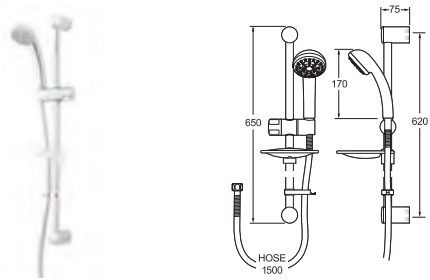

DEVA SHOWERS

Shower Kits

Core Single Mode Shower Kit

- Double interlocked 1.5 metre hose
- Includes hose retainer to prevent back siphonage and cross contamination