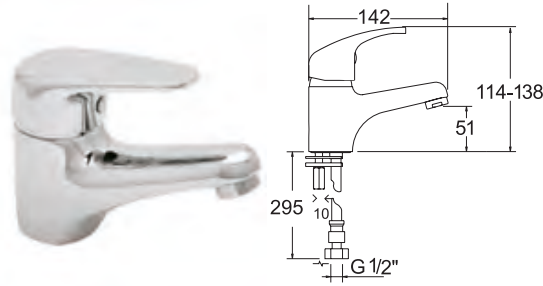

DEVA BATHROOM TAPS

Adore

Adore Basin Mixer

- Ceramic cartridge for smooth operation and longer life
- Tilt and turn temperature and flow control
- Comes complete with press top waste
- Works with flow regulator FR113-4 to achieve 4 litres per minute - see page 13

INLET CONNECTIONS:
1/2" BSP

WORKING PRESSURE:
0.1 - 5.0 bar

● **ADORE113** Chrome

Ex.VAT **£97.98** Inc.VAT **£117.58**

Adore Mini Basin Mixer

- Ceramic cartridge for smooth operation and longer life
- Tilt and turn temperature and flow control
- Comes complete with press top waste
- Works with flow regulator FR113-4 to achieve 4 litres per minute - see page 13