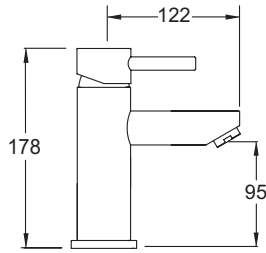

DEVA BATHROOM TAPS

Insignia

Insignia Basin Mixer

- Ceramic cartridge for smooth operation and longer life
- Tilt and turn temperature and flow control
- Comes complete with press top waste
- Works with flow regulator FR113-4 to achieve 4 litres per minute - see page 13

INLET CONNECTIONS:
1/2" BSP

WORKING PRESSURE:
0.1 - 5.0 bar

INS113 Chrome

Ex.VAT **£136.74** Inc.VAT **£164.09**

Insignia Basin Mixer

- Ceramic disc handles ensure a smooth operation and longer life
- Comes complete with press top waste
- Works with flow regulator FR113-4 to achieve 4 litres per minute - see page 13