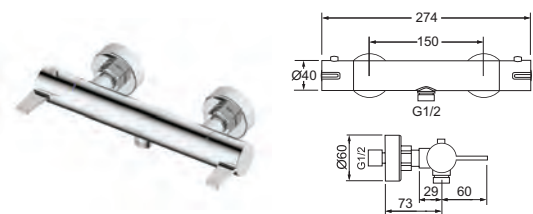

Avoca Cool Touch Bar Valve

- 38°C temperature hot stop with override facility
- Valve is safe and cool to touch making it ideal for families
- Includes easy fit connections
- Easy to use lever handles