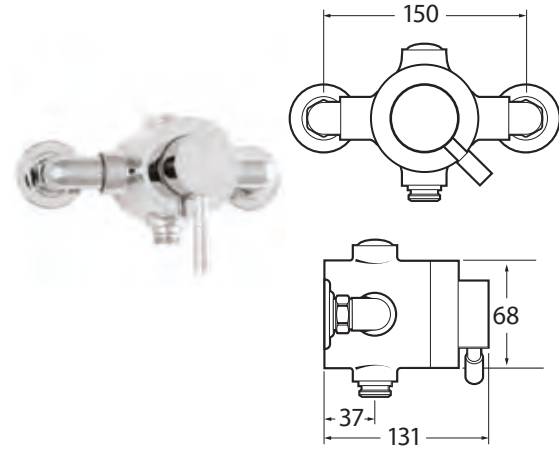

DEVA SHOWERS

**Vision Exposed Sequential Shower Valve**

- Longer lever for ease of use
- Single control operates both on/off and temperature control
- Co-ordinate with shower accessories see pages 104-105
- TMV3 approved