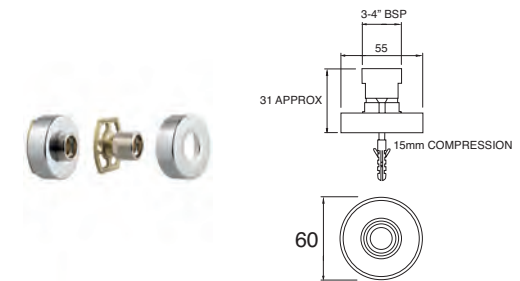

### Easy Fix For Bar Showers

- For added stability and ease of installation
- Sold in pairs
- Includes metal shrouds

**INLET CONNECTIONS:**  
15mm Compression

● **SPE11** Chrome Ex.VAT **£43.14** Inc.VAT **£51.77**