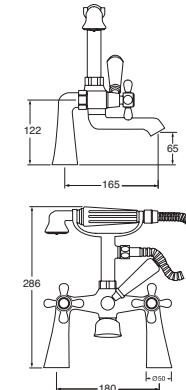

DEVA BATHROOM TAPS

Tudor

5 year warranty on non-chrome finishes

Tudor Basin Mixer With Press Top Waste

- Comes complete with press top waste
- Works with flow regulator FR113-4 to achieve 4 litres per minute - see page 13

INLET CONNECTIONS:
15mm Copper

WORKING PRESSURE:
0.1 - 5.0 bar

- **TUD113** Chrome Ex.VAT **£119.68** Inc.VAT **£143.62**
- **TUD113/501** Gold Ex.VAT **£174.86** Inc.VAT **£209.83**

Tudor Basin Taps

- Works with flow regulators FR101-4 to achieve 4 litres per minute - see page 13

INLET CONNECTIONS:
1/2" BSP

WORKING PRESSURE:
0.1 - 5.0 bar

- **TUD01** Chrome Ex.VAT **£48.04** Inc.VAT **£57.65**
- **TUD01/501** Gold Ex.VAT **£83.62** Inc.VAT **£100.34**

Tudor Bath Taps

- Optimised for bath filling

INLET CONNECTIONS:
3/4" BSP

WORKING PRESSURE:
0.1 - 5.0 bar

- **TUD02** Chrome Ex.VAT **£51.29** Inc.VAT **£61.55**
- **TUD02/501** Gold Ex.VAT **£87.00** Inc.VAT **£104.40**

DEVA BATHROOM TAPS

Tudor

5 year warranty on non-chrome finishes

Tudor Bidet Mixer With Pop Up Waste

- Comes complete with a lever operated pop up waste

INLET CONNECTIONS:
1/2" BSP

WORKING PRESSURE:
0.1 - 5.0 bar

- **TUD114** Chrome Ex.VAT **£136.74** Inc.VAT **£164.09**
- **TUD114/501** Gold Ex.VAT **£192.60** Inc.VAT **£231.12**

Tudor Pillar Mounted Bath Shower Mixer

- Comes complete with single mode shower kit
- Works with flow regulator HSR8 to achieve 8 litres per minute - see page 12

INLET CONNECTIONS:
3/4" BSP

WORKING PRESSURE:
0.1 - 5.0 bar

- **TUD03** Chrome Ex.VAT **£205.15** Inc.VAT **£246.18**
- **TUD03/501** Gold Ex.VAT **£297.35** Inc.VAT **£356.82**

Traditional Tudor