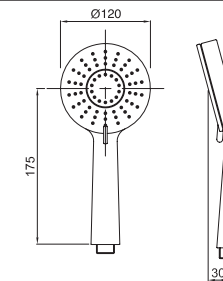

INLET CONNECTIONS:
1/2" BSP

WORKING PRESSURE:
0.5 - 5.0 bar

● **HANM09BK** Matte Black Ex.VAT **£66.34** Inc.VAT **£79.61**

Aurajet® Aio S Handset

- Unique, halo shaped head for a designer look
- Water efficient without compromising performance
- Patented Aurajet showering technology is optimised at 5.7 litres per minute
- Handset resists the build up of limescale
- Lifetime warranty