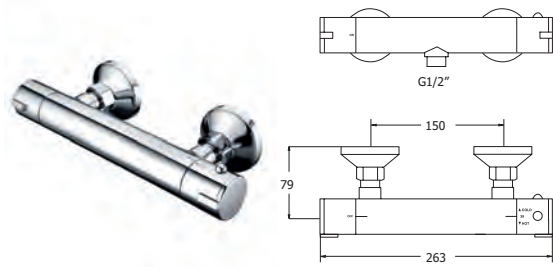

INLET CONNECTIONS: 15mm Compression
WORKING PRESSURE: 0.1 - 5.0 bar

● **BV02CP** Chrome Ex.VAT **£107.50** Inc.VAT **£129.00**
● **BV02CPVO** Chrome Ex.VAT **£92.70** Inc.VAT **£111.24**

Cool Touch Bar Valve

- Valve is safe and cool to touch making it ideal for families
- 38°C temperature hot stop with override facility
- Includes fast fit valve connectors for quick & easy installation