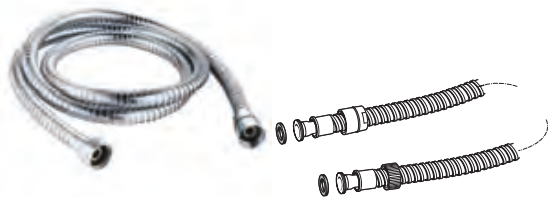

- **HOS1.5PVS07** Chrome 1.5m Ex.VAT **£35.01** Inc.VAT **£42.01**
- **HOSE2.0** Chrome 2m Ex.VAT **£40.71** Inc.VAT **£48.85**

**Double Interlocked Metal Shower Hose**

- Anti twist, double interlocked construction