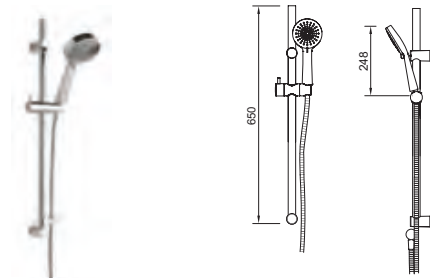

### Coniston 3 Mode Shower Kit

- Riser rail features adjustable bracket (max 610mm) - ideal for retrofit
- Double interlocked 1.5m hose
- Rub clean nozzles
- Includes hose retainer to prevent back siphonage and cross contamination