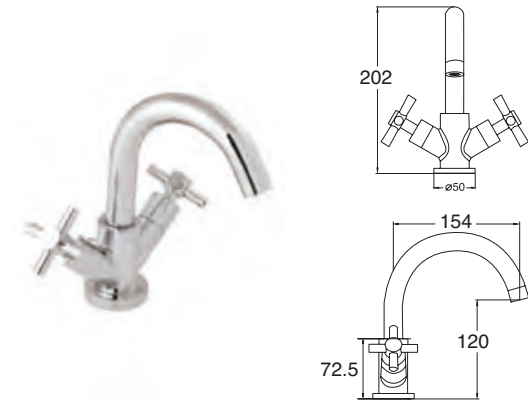

DEVA BATHROOM TAPS

Motif

Motif Basin Mixer

- Ceramic disc handles ensure a smooth operation and longer life
- Comes complete with press top waste
- Swivel spout
- Works with flow regulator FR113-4 to achieve 4 litres per minute - see page 13
- Includes metal backnuts

INLET CONNECTIONS: 1/2" BSP
WORKING PRESSURE: 0.1 - 5.0 bar

MOT113 Chrome Ex.VAT **£136.74** Inc.VAT **£164.09**

Motif Basin Taps

- Ceramic disc handles ensure a smooth operation and longer life
- Works with flow regulator FR101-4 to achieve 4 litres per minute - see page 13
- Includes metal backnuts