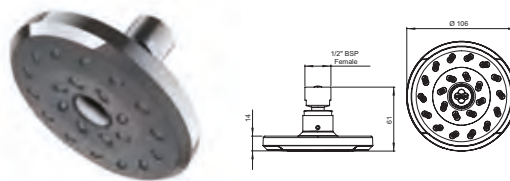

Satinjet® Kiri Shower Rose

- Water efficient without compromising performance
- Adjustable head to angle spray exactly where you want it
- Patented Satinjet showering technology is optimised at 8 litres per minute
- Lifetime warranty