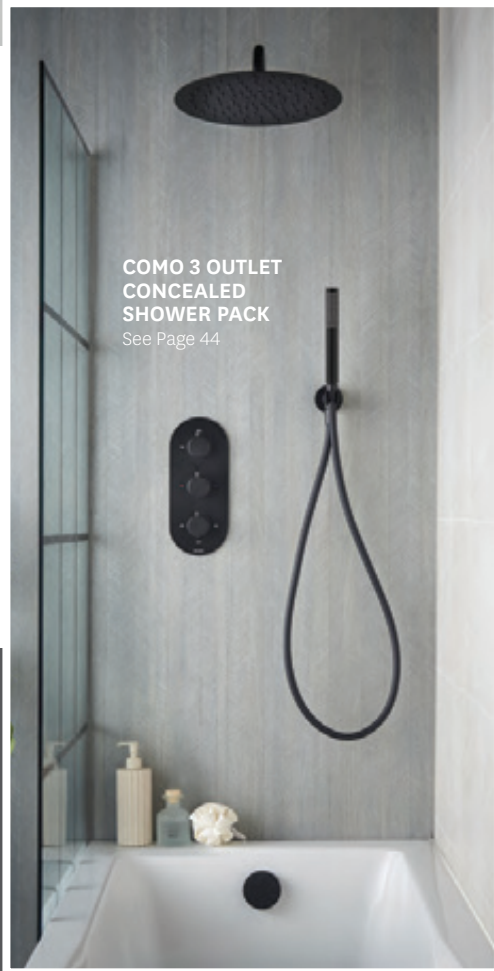

\*Compared to a conventional Methven shower at 8L per minute

**KAHA BASIN MIXER WITH SWIVEL BASE**  
See Page 71

**MOTU BASIN MIXER**  
See Page 76

**KIRI MK2 COOL TOUCH DIVERTER SHOWER**  
See Page 30

**MOSELLE BASIN MIXER**  
See Page 124