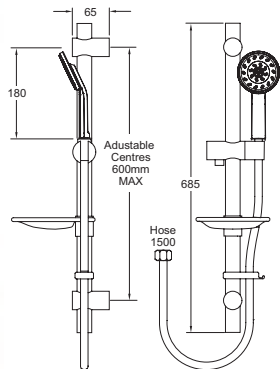

INLET CONNECTIONS: 1/2" BSP
WORKING PRESSURE: 0.3 - 5.0 bar

KK1 Chrome & Graphite Ex.VAT **£76.25** Inc.VAT **£91.50**

Experience
The Sensation
That Is Satinjet®

A SENSATION FOR
BOTH MIND AND BODY.

Scan to see
the difference