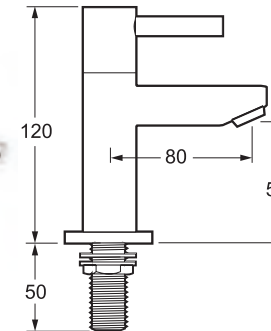

### Insignia Basin Taps

- Ceramic disc handles ensure a smooth operation and longer life
- Works with flow regulator FR101-4 to achieve 4 litres per minute - see page 13
- Includes metal backnuts

INLET CONNECTIONS:  
1/2" BSP