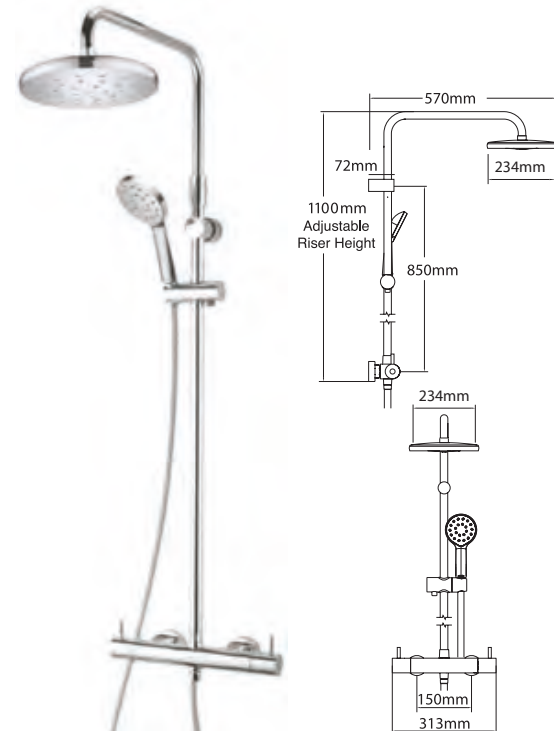

Satinjet™ Kiri MK2 Cool Touch Diverter Shower

- Water efficient without compromising performance
- Includes patented Satinjet technology in the overhead optimised at 9l/min and in the Kiri MK2 handset at 8l/min
- 38°C temperature hot stop with override facility
- Valve is safe and cool to touch making it ideal for families
- Includes easy fit connections
- Overhead can be adjusted/swivelled to suit your family
- Riser rail features adjustable bracket - ideal for retrofit

VALVE: Thermostatic	INLET CONNECTIONS: 15mm Compression
OPERATION: Separate flow and temperature controls	WORKING PRESSURE: 1.0 - 5.0 bar

- **KRCTADEF** Chrome Ex.VAT **£574.98** Inc.VAT **£689.98**