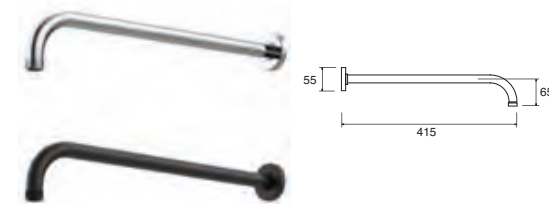

- Brass construction
- Pair with a round or square head

INLET CONNECTIONS: 1/2" BSP

- **ARMW06CP** Chrome Ex.VAT **£60.18** Inc.VAT **£72.22**
- **ARMW06BK** Matte Black Ex.VAT **£84.25** Inc.VAT **£101.10**