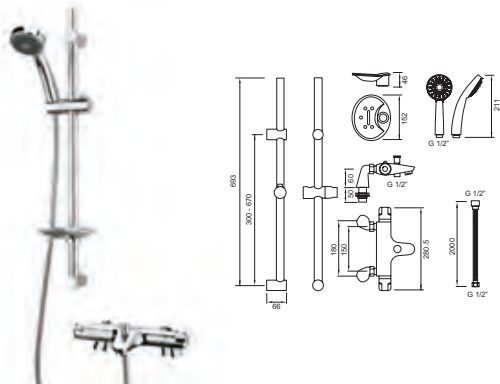

INLET CONNECTIONS: 3/4" BSP
WORKING PRESSURE: 0.3 - 5.0 bar

● **DYN106/1B** Chrome Ex.VAT **£413.94** Inc.VAT **£496.73**

DEVA COMMERCIAL TAPS

Mixed

Dynamic Wall Mounted Thermostatic Bath Shower Mixer

- 38°C temperature hot stop with override facility
- Brass back nuts for secure installation
- No kit