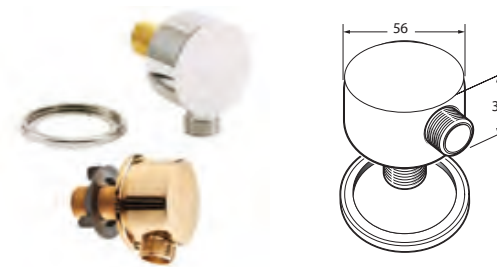

INLET CONNECTIONS:
1/2" BSP

● **SPE01** Chrome Ex.VAT **£27.14** Inc.VAT **£32.57**
● **SPE01/G** Gold Ex.VAT **£47.82** Inc.VAT **£57.38**
● **SPE01BK** Matte Black Ex.VAT **£31.21** Inc.VAT **£37.45**

Square Wall Union

- Brass construction
- Comes complete with 1/2" BSP connection