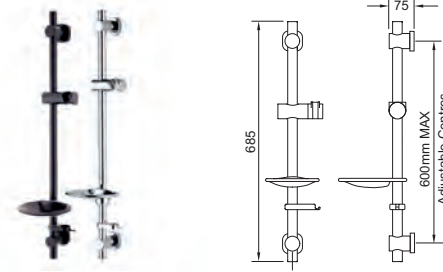

## Easy Fit Shower Rail

- Easy to fit shower rail - simply twist and lock brackets into place
- Riser rail features adjustable brackets - ideal for retrofit
- Button operation on slider adjustment

● **EFSR005** Chrome Ex.VAT **£78.76** Inc.VAT **£94.51**  
 ● **EFSR005BK** Matte Black Ex.VAT **£114.33** Inc.VAT **£137.20**