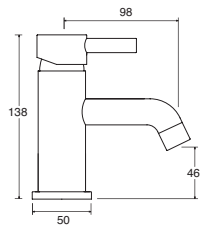

Methven Taps Motu

5 year warranty on non-chrome finishes

Motu Basin Mixer

- Ceramic cartridge for smooth operation
- Fitted with a 4l/min flow regulator
- Slim stream directional aerator prevents splashback
- Includes press top waste

INLET CONNECTIONS: 1/2" BSP
WORKING PRESSURE: 1.0 - 5.0 bar

- **MTBCP** Chrome Ex.VAT **£168.52** Inc.VAT **£202.22**
- **MTBBK** Matte Black Ex.VAT **£235.91** Inc.VAT **£283.09**
- **MTBBB** Brushed Brass Ex.VAT **£235.91** Inc.VAT **£283.09**

Motu Mini Basin Mixer

- Ceramic cartridge for smooth operation
- Fitted with a 4l/min flow regulator
- Slim stream directional aerator prevents splashback
- Includes press top waste

INLET CONNECTIONS: 1/2" BSP
WORKING PRESSURE: 1.0 - 5.0 bar

- **MTBMCP** Chrome Ex.VAT **£141.54** Inc.VAT **£169.85**
- **MTBMBK** Matte Black Ex.VAT **£156.47** Inc.VAT **£187.76**
- **MTBMBB** Brushed Brass Ex.VAT **£208.95** Inc.VAT **£250.74**

Motu Bath Filler

- Ceramic disc handles ensure a smooth operation
- Supplied with metal back nuts

INLET CONNECTIONS: 3/4" BSP
WORKING PRESSURE: 0.3 - 5.0 bar

- **MTBFCP** Chrome Ex.VAT **£204.34** Inc.VAT **£245.21**
- **MTBFBK** Matte Black Ex.VAT **£258.39** Inc.VAT **£310.07**
- **MTBFBB** Brushed Brass Ex.VAT **£258.39** Inc.VAT **£310.07**

Methven Taps Motu

Satinjet® Motu Bath Shower Mixer

- Ceramic disc handles ensure a smooth operation
- Complete with Satinjet Kiri MK2 handset regulated to 8 litres per minute & wall bracket
- Water efficient without compromising showering performance
- Supplied with metal back nuts
- Lockable, self cancelling diverter

INLET CONNECTIONS: 3/4" BSP
WORKING PRESSURE: 0.3 - 5.0 bar

- **MTBSMCP** Chrome Ex.VAT **£282.37** Inc.VAT **£338.84**
- **MTBSMBK** Matte Black Ex.VAT **£337.02** Inc.VAT **£404.42**
- **MTBSMBB** Brushed Brass Ex.VAT **£337.02** Inc.VAT **£404.42**