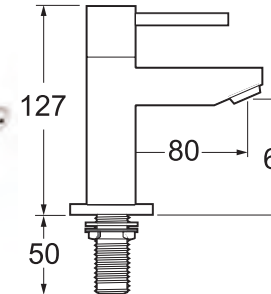

### Insignia Bath Taps

- Ceramic disc handles ensure a smooth operation and longer life
- Optimised for bath filling
- Includes metal backnuts

INLET CONNECTIONS:  
3/4" BSP

WORKING PRESSURE:  
0.1 - 5.0 bar