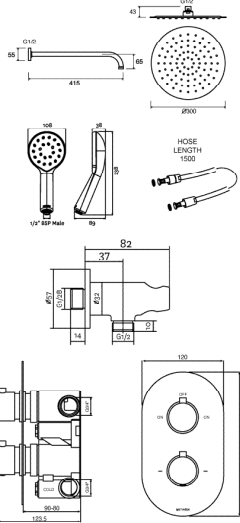

VALVE: Thermostatic	INLET CONNECTIONS: ½" BSP
OPERATION: Separate flow and temperature controls	WORKING PRESSURE: 0.3 - 5.0 bar

Unified Water Label 8 l/min

- CSPR09 Chrome Ex.VAT **£708.77** Inc.VAT **£850.52**
- CSPR09BK Matte Black Ex.VAT **£913.01** Inc.VAT **£1,095.61**

Lifetime warranty on shower head

Satinjet® Como Concealed Shower Pack

- 38°C temperature hot stop with override facility
- Patented Satinjet showering technology in the handset is optimised at 8 litres per minute
- Includes 300mm overhead at 8l/min
- Front access filters - no need to disconnect shower from water supply during maintenance
- Diverter cartridge to two outlets
- Easy to fit shower rail - simply twist and lock brackets into place, see page 18