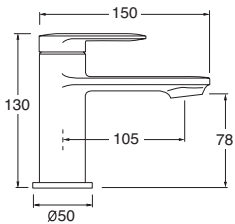

INLET CONNECTIONS: 1/2" BSP
WORKING PRESSURE: 0.3 - 5.0 bar

- **TMBMCP** Chrome Ex.VAT **£121.33** Inc.VAT **£145.60**
- **TMBMBK** Matte Black Ex.VAT **£183.23** Inc.VAT **£219.88**