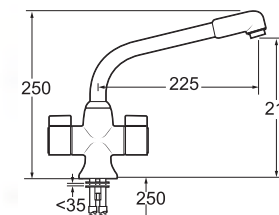

Sauris Sink Mixer

- Ceramic disc handles ensure a smooth operation and longer life
- Swivel spout
- Dual flow

INLET CONNECTIONS: 15mm Copper
WORKING PRESSURE: 0.1 - 5.0 bar

● **SMS172** Chrome Ex.VAT **£145.70** Inc.VAT **£174.84**
● **SMS172/004** Beige Ex.VAT **£170.95** Inc.VAT **£205.14**
● **SMS172/005** White Ex.VAT **£170.95** Inc.VAT **£205.14**