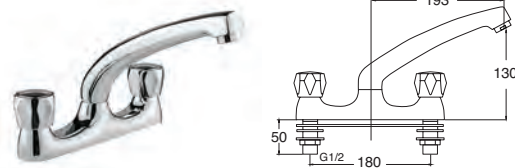

DEVA KITCHEN TAPS

Taps

Vitality Round Deck Mounted Sink Mixer

- Full turn operation
- Swivel spout
- Dual Flow
- Complete with metal backnuts

INLET CONNECTIONS: 1/2" BSP
WORKING PRESSURE: 0.1 - 5.0 bar

● **VR105** Chrome Ex.VAT **£77.33** Inc.VAT **£92.80**

Vitality Lever Deck Mounted Sink Mixer

- Ceramic disc handles ensure a smooth operation and longer life
- Swivel spout
- Dual Flow
- Complete with metal backnuts
- Available with 5lpm flow regulation - VL105-5