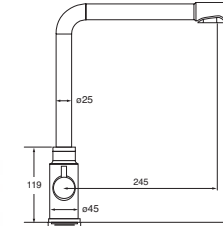

Marbury Filtered Water 3 in 1 Sink Mixer

- Ceramic cartridge for smooth operation and longer life
- Tilt and turn temperature and flow control with separate handle to operate filtered water
- Swivel spout
- Supplied with a carbon filter to reduce limescale, remove impurities and improve taste
- Stainless steel construction - strong and durable and offers increased resistance against staining and corrosion
- Brushed stainless steel finish for easy maintenance - reduces fingerprints and watermarks
- Complete with flexi tails
- Replacement carbon filter cartridge available - FILTER002