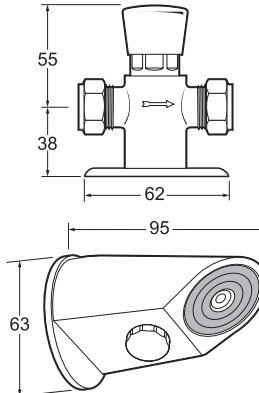

Valve: Manual INLET CONNECTIONS: 15mm Compression WORKING PRESSURE: 0.2 - 5.0 bar

● AVSH002 Chrome Ex.VAT £217.72 Inc.VAT £261.26