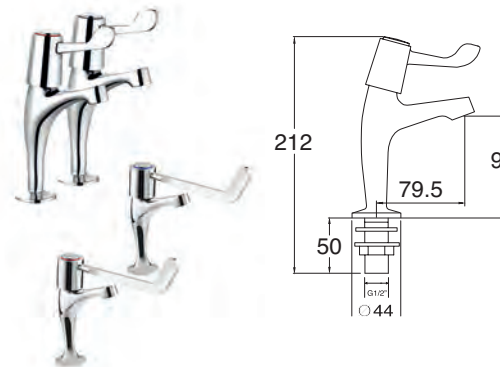

INLET CONNECTIONS: 1/2" BSP
WORKING PRESSURE: 0.1 - 5.0 bar

● **VL103** Chrome Ex.VAT **£53.72** Inc.VAT **£64.46**
● **VL103-5** Chrome Ex.VAT **£58.71** Inc.VAT **£70.45**
● **DLV103** Chrome 6" Levers Ex.VAT **£64.23** Inc.VAT **£77.08**