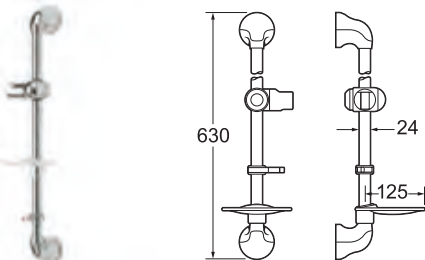

● **SPE12** Chrome Ex.VAT **£46.38** Inc.VAT **£55.66**

Riser Rail

- Easy to operate handset slider