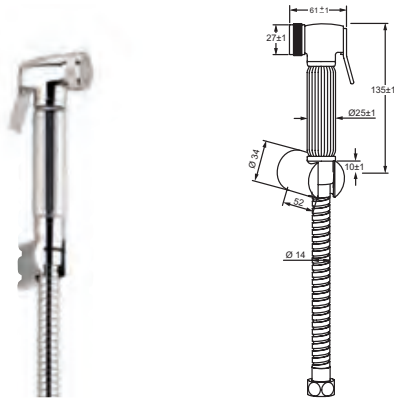

## Brass Bidet Shattaf With Hose And Wall Bracket

- Includes 1.2m metal hose & ABS wall bracket
- Easy grip handle
- Pair with VVERT02 - page 98 - for full bidet douche solution

**INLET CONNECTIONS:** 1/2" BSP  
**WORKING PRESSURE:** 0.5 - 5.0 bar