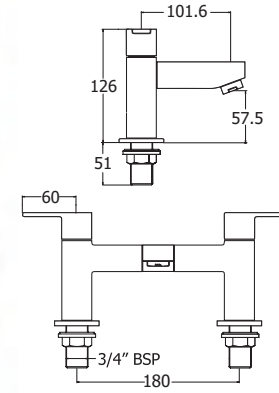

Ethos Bath Filler

INLET CONNECTIONS: 3/4" BSP
WORKING PRESSURE: 0.3 - 5.0 bar

- **ETH108** Chrome Ex.VAT **£154.81** Inc.VAT **£185.77**
- **ETH108BK** Matte Black Ex.VAT **£178.04** Inc.VAT **£213.65**