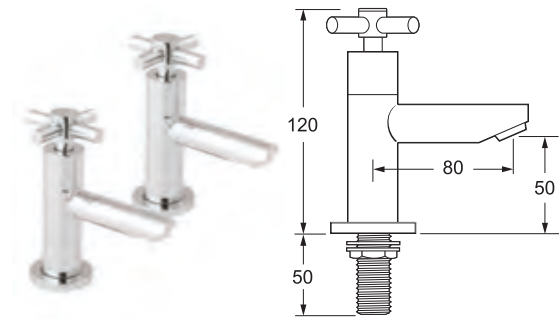

INLET CONNECTIONS: 1/2" BSP
WORKING PRESSURE: 0.1 - 5.0 bar

MOT101 Chrome Ex.VAT **£102.56** Inc.VAT **£123.07**

Motif Bath Taps

- Ceramic disc handles ensure a smooth operation and longer life
- Optimised for bath filling
- Includes metal backnuts