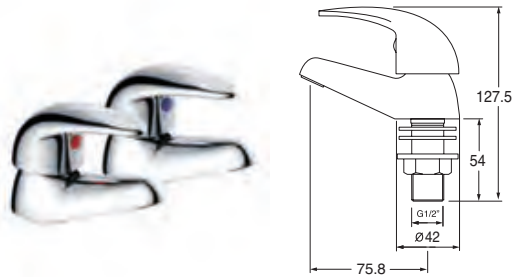

INLET CONNECTIONS:
1/2" BSP

WORKING PRESSURE:
0.1 - 5.0 bar

● CLF101 Chrome

Ex.VAT **£65.92** Inc.VAT **£79.10**

Clifden Bath Shower Mixer

- Ceramic disc handles ensure a smooth operation and longer life
- Single mode handset, 1.5 metre hose and wall bracket included
- Complete with brass back nuts
- Easy identifiable hot and cold water selection
- Easy to maintain