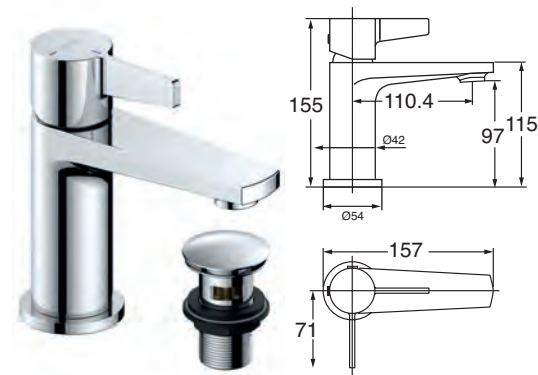

INLET CONNECTIONS: 1/2" BSP
WORKING PRESSURE: 0.5 - 5.0 bar

● AVBCP Chrome

Ex.VAT £139.05 Inc.VAT £166.86

Methven Taps Avoca

METHVEN
EST 1886