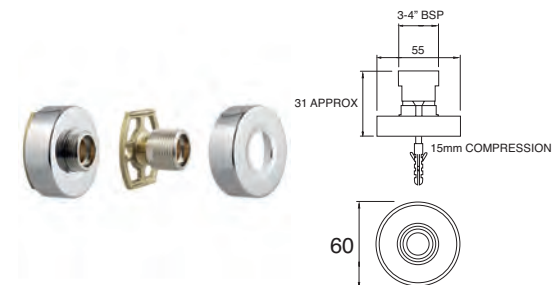

INLET CONNECTIONS:
15mm Compression

- **SPE11** Chrome Ex.VAT **£43.14** Inc.VAT **£51.77**