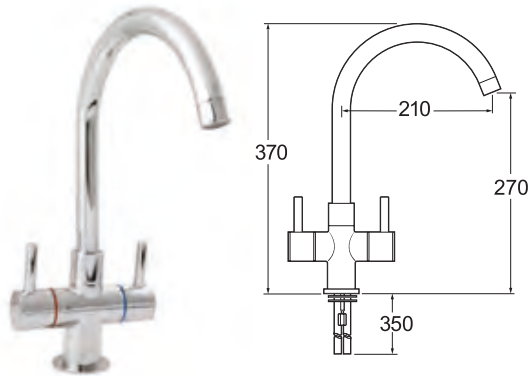

Metropolis Sink Mixer

- Ceramic disc handles ensure a smooth operation and longer life
- Swivel spout

INLET CONNECTIONS: 1/2" BSP
WORKING PRESSURE: 0.1 - 5.0 bar

● **MET 172** Chrome Ex.VAT **£195.36** Inc.VAT **£234.43**

Taurs Sink Mixer

- Ceramic disc handles ensure a smooth operation and longer life
- Swivel spout