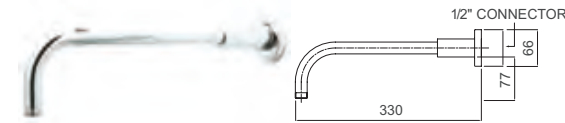

- Brass construction
- Comes complete with 1/2" BSP connection
- Pair with any shower head

INLET CONNECTIONS: 1/2" BSP

- **SAW320** Chrome Ex.VAT **£38.76** Inc.VAT **£46.51**