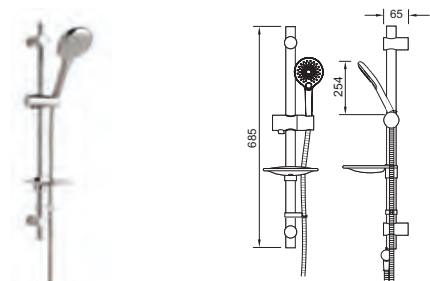

Grasmere 3 Mode Shower Kit

- Riser rail features adjustable brackets - ideal for retrofit
- Double interlocked 1.5m hose
- Rub clean nozzles
- Push button mode selection
- Includes hose retainer to prevent back siphonage and cross contamination