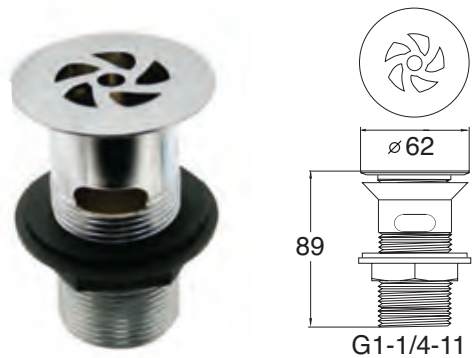

● WSTGR114/S Chrome

Ex.VAT **£12.42** Inc.VAT **£14.90**

WASTES & SPARES

Wastes

Free Flow 1 1/4" Basin Unslotted Waste

- Allows water to flow continuously reducing the risk of flooding
- For basins without an overflow
- Brass construction