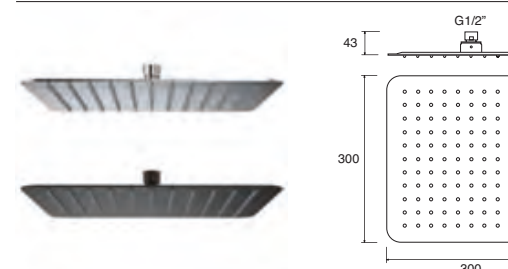

300mm Square Overhead Shower

- Easy to clean nozzles
- Adjustable head to angle spray exactly where you want it
- Fitted with 8l/min flow regulator