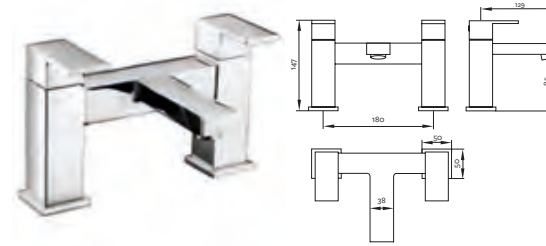

DEVA BATHROOM TAPS

Savvi MK2

Savvi MK2 Bath Filler

- Ceramic disc handles ensure a smooth operation and longer life

INLET CONNECTIONS: 3/4" BSP
WORKING PRESSURE: 0.3 - 5.0 bar

● **SAVV2108** Chrome Ex.VAT **£212.30** Inc.VAT **£254.76**

Match With Our
Savvi Dual Shower
See Page 100

Savvi