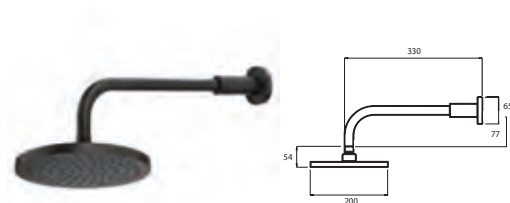

Wall Mounted Shower Arm and Head

- Adjustable head to angle spray exactly where you want it
- Easy to clean nozzles
- Includes male threaded connector