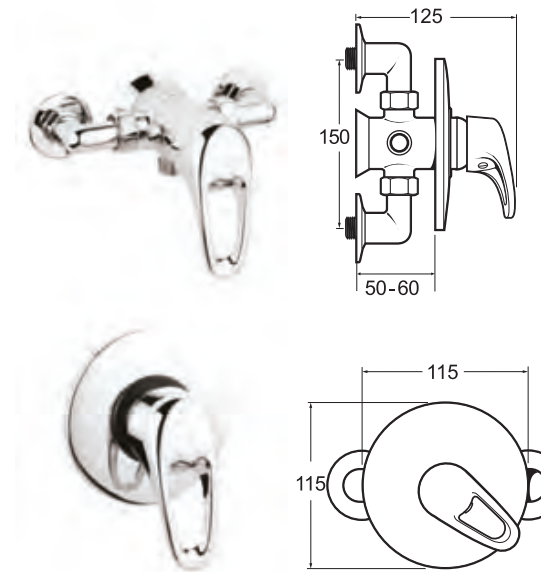

**Lace Manual Shower Valve**

- Ceramic cartridge for longer operation life
- Exposed and concealed valve options in one box
- Tilt and turn temperature and flow control
- Includes wall union for concealed installations
- Co-ordinate with shower accessories see pages 104-105