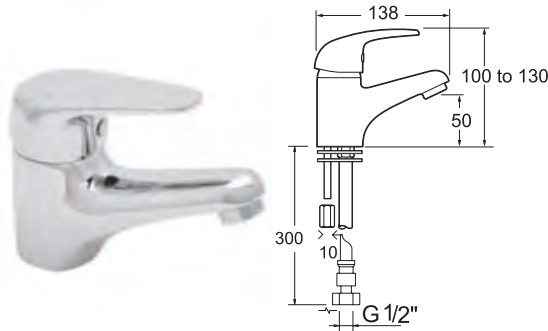

INLET CONNECTIONS:
1/2" BSP

WORKING PRESSURE:
0.1 - 5.0 bar

● **ADORE313C** Chrome

Ex.VAT **£85.93** Inc.VAT **£103.12**

Adore Basin Taps

- Ceramic disc handles ensure a smooth operation and longer life
- Works with flow regulator FR101-4 to achieve 4 litres per minute - see page 13