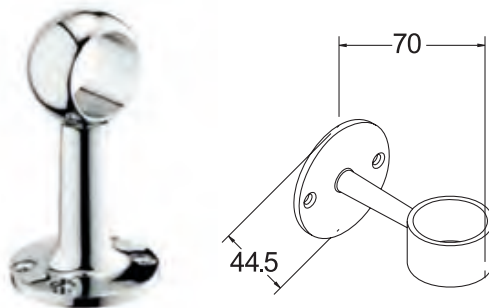

Wall Mounted Hose Retainer

- Brass construction
- Fits standard 1/2" BSP shower heads