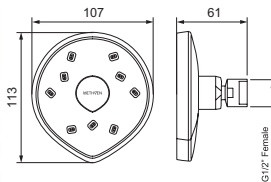

Unified Water Label **5.5 l/min**

INLET CONNECTIONS:
1/2" BSP

WORKING PRESSURE:
1.0 - 5.0 bar

● **KRLFWSCP** Chrome Ex.VAT **£44.22** Inc.VAT **£53.06**

Airstream® Handset

- Features Airstream for softer, lighter, more voluminous showering
- Easy click 3 function spray
- Simple push button operation to change between Airstream full body, massage and combination spray