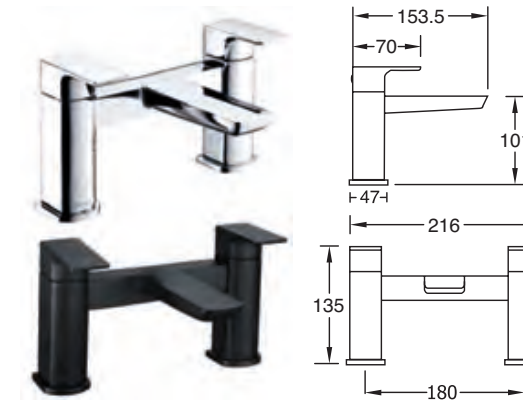

INLET CONNECTIONS: 3/4" BSP
WORKING PRESSURE: 0.1 - 5.0 bar

- WAIBFCPUK Chrome Ex.VAT **£182.44** Inc.VAT **£218.93**
- WAIBFBK Matte Black Ex.VAT **£230.71** Inc.VAT **£276.85**

Wai Wall Mounted Bath Filler

- Contemporary square design
- Ceramic cartridge for smooth operation
- Long reach spout - ideal for freestanding baths