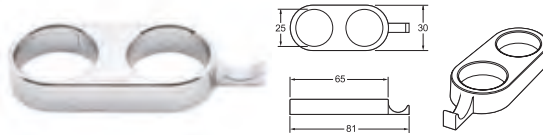

WASTES & SPARES

Showers Spares

Wall Bracket

- Adjustable ball joint to angle handset position
- Brass construction

● SPE06 Chrome

Ex.VAT **£25.25** Inc.VAT **£30.30**

Hose Retainer

- Fits 25mm riser rail
- Designed to stop the shower head and hose dropping and causing damage or contact with waste water

● SPE08 Chrome

Ex.VAT **£5.71** Inc.VAT **£6.85**

Wall Mounted Hose Retainer

- Brass construction
- Fits standard 1/2" BSP shower heads

● SPE09 Chrome

Ex.VAT **£15.47** Inc.VAT **£18.56**

WASTES & SPARES

Showers Spares

Brass Straight Nipple And Back Nut 1/2"

- Converts female 1/2" BSP to male 1/2" BSP

INLET CONNECTIONS:
1/2" BSP

● SPE13 Brass

Ex.VAT **£11.41** Inc.VAT **£13.69**

15mm Brass Non Return Valve

- Prevents water backflow

● NRV15 Brass

Ex.VAT **£5.71** Inc.VAT **£6.85**