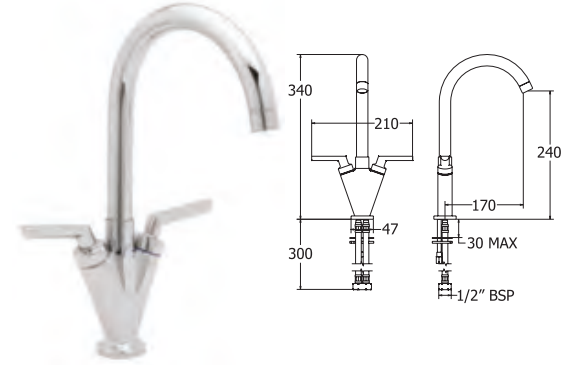

DEVA KITCHEN TAPS

Dual Handle

5 year warranty on non-chrome finishes

Lever Sink Mixer