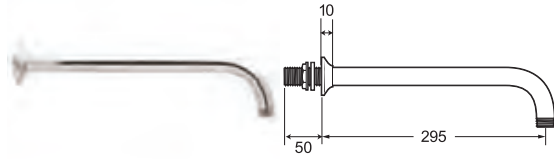

DEVA SHOWERS

Shower Accessories

Round Shower Arm

- Brass construction
- Comes complete with 1/2" BSP connection
- Pair with a round or square head

INLET CONNECTIONS:
1/2" BSP

● **ARMW02** Chrome Ex.VAT **£36.62** Inc.VAT **£43.94**

Wall-Mounted Shower Arm

- Brass construction
- Comes complete with 1/2" BSP connection
- Pair with a round or square head