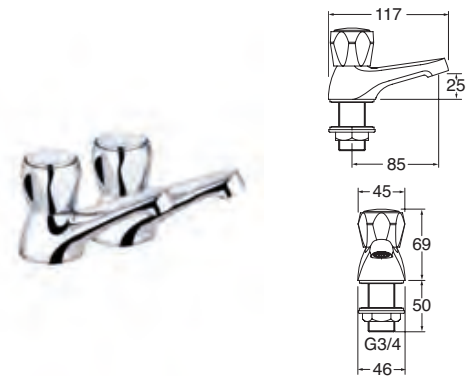

INLET CONNECTIONS:
3/4" BSP

WORKING PRESSURE:
0.1 - 5.0 bar

● VR102 Chrome

Ex.VAT **£33.39** Inc.VAT **£40.07**

DEVA BATHROOM TAPS

Vitality Round

Vitality Round Bath Shower Mixer

- Full turn operation
- Single mode handset, 1.5 metre hose and wall bracket included
- Complete with brass back nuts
- Easy identifiable hot and cold water selection
- Easy to maintain