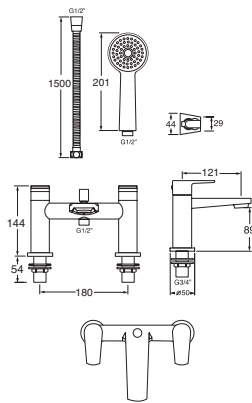

## Moselle Bath Shower Mixer

- Ceramic disc handles ensure a smooth operation and longer life
- Comes complete with single mode shower kit and wall bracket
- Works with flow regulator HSR8 to achieve 8 litres per minute - see page 12
- Lockable diverter