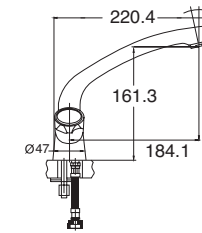

### Validity Round Sink Mixer

- Swivel spout
- Dual Flow

**INLET CONNECTIONS:** ½ BSP  
**WORKING PRESSURE:** 0.1 - 5.0 bar

● **VR104** Chrome Ex.VAT **£90.35** Inc.VAT **£108.42**