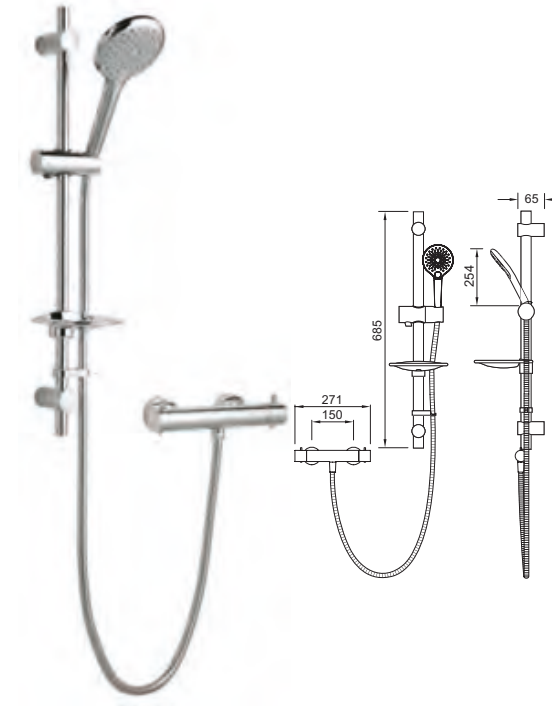

Grasmere Cool Touch Bar Shower with Multi Mode Kit

- Valve is safe and cool to touch making it ideal for families
- Riser rail features adjustable brackets - ideal for retrofit
- 38°C temperature hot stop with override facility
- Includes fast fit valve connectors for quick & easy installation
- Push button mode selection
- Double interlocked 1.5m hose
- Works with flow regulator HSR8 to achieve 8 litres per minute - see page 12

VALVE: Thermostatic	INLET CONNECTIONS: 15mm Compression
OPERATION: Separate flow and temperature controls	WORKING PRESSURE: 0.5 - 5.0 bar

● **GRBS01** Chrome

Ex.VAT **£257.50** Inc.VAT **£309.00**