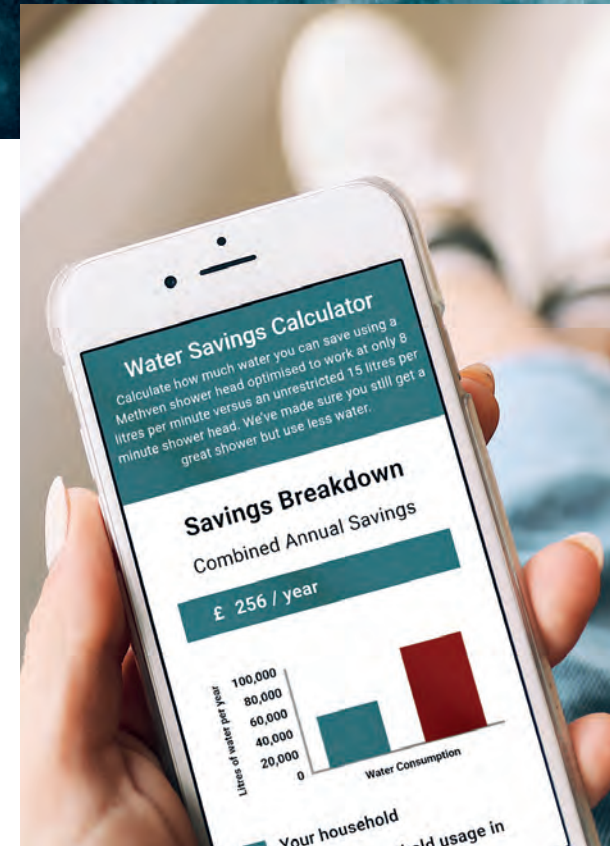

Conventional Shower Spray

Satinjet® Shower Spray

Annual Savings:

- Cut carbon by 800kg
- Reduce household bills by £500+
- Lower water consumption by up to 91,000 litres

Based on the national average for occupancy (2020 census data ONS) – household of 2.4 using a 5.5lpm shower (Kiri MK2 LF)

Average costs May 2024:

• Gas – £0.06 per kWh Energy Savings Trust

• Water – £3.70 per m3 taken from an average by the 10 biggest providers

Average shower time: 11 minutes BMA Research, Behind the Bathroom Door, November 2023

Water Savings Calculator

Save hundreds of pounds per year by switching to a Methven shower

Here at Methven, we believe in making the smart choice when it comes to water-saving products. Our online calculator shows how switching from a conventional needle jet shower to one of our showering technologies will help you to save money.

By simply switching to an Aurajet® Aio or Satinjet® shower head you could save up to 46%* of water and energy used in your shower.

Scan to see how much you can save

Saving scenarios	Shower time (mins)	Showers per week	Users	Est max water saving* (Ltrs)	Est max energy saving** (kwh)
Active Single	10	10	1	33,210	1,359
Retired Couple	5	7	2	23,184	951
Young Family	12.5	7	4	115,920	4,757

*compared to a 15 ltr/min shower head used for 48 weeks/year. **assumes 60% of water used is heated by a gas combination boiler @ 85% efficiency increasing inlet temperature from 10°C to 60°C to achieve a 40°C outlet temperature. ***based on average household of 2.4 people, reducing flow rate from 15 to 8 LPM, shower time – 6m 36s, 11 months/year, Jan'25 energy prices