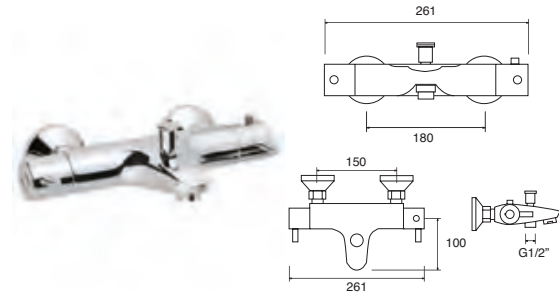

Methven Taps Thermostatic

Thermostatic Wall Mounted Bath Shower Mixer

- Thermostatic valve with 38°C temperature stop (with override)
- Easy to use lever handles
- Includes mounting plates
- No kit included
- Self-cancelling diverter