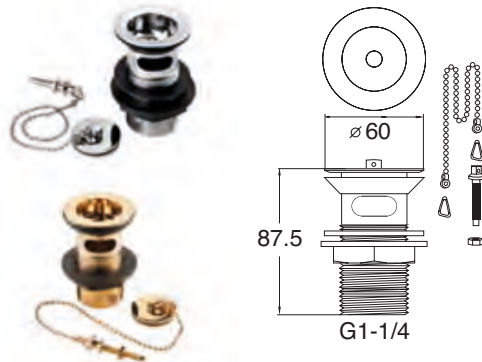

● DW300/017 Chrome

Ex.VAT **£13.02** Inc.VAT **£15.62**

● DW300/501 Gold

Ex.VAT **£47.30** Inc.VAT **£56.76**

Free Flow 1 1/4" Basin Slotted Waste

- Allows water to flow continuously reducing the risk of flooding
- Slotted waste for basins with a built in overflow
- Brass construction