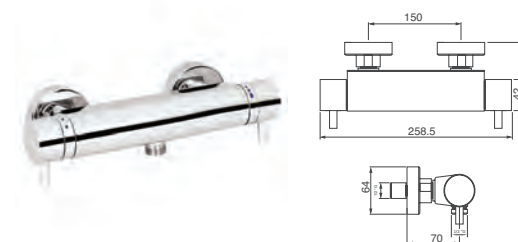

Sol Bar Shower

- Ultimate thermostatic performance
- Ideal for care homes
- Includes easy fit connections
- TMV3 approved