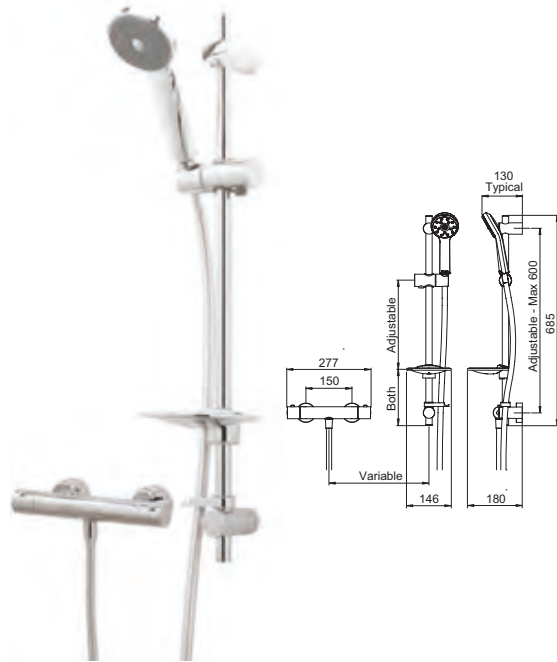

Methven Showers

Single Bar Showers

Lifetime warranty on shower head

Satinjet® Maku Cool Touch Bar Shower

- Water efficient without compromising performance
- Includes Satinjet Maku handset
- Patented Satinjet showering technology is optimised at 8 litres per minute
- 38°C temperature hot stop with override facility
- Valve is safe and cool to touch making it ideal for families
- Includes easy fit connections
- Riser rail features adjustable brackets - ideal for retrofit

VALVE:
Thermostatic

OPERATION:
Separate flow and temperature controls

INLET CONNECTIONS:
15mm Compression

WORKING PRESSURE:
0.3 - 5.0 bar

Unified Water Label 8 l/min

● **MCTS** Chrome & Graphite

Ex.VAT **£193.80** Inc.VAT **£232.56**

Satinjet® Waipori Bar Shower

- Water efficient without compromising performance
- Includes Satinjet Waipori handset
- Patented Satinjet showering technology is optimised at 8 litres per minute
- Rectangular head for a wide spray pattern
- 38°C temperature hot stop with override facility

VALVE:
Thermostatic

OPERATION:
Separate flow and temperature controls

INLET CONNECTIONS:
15mm Compression

WORKING PRESSURE:
0.5 - 5.0 bar

Unified Water Label 8 l/min

● **WAIBS** Chrome & Graphite

Ex.VAT **£244.20** Inc.VAT **£293.04**