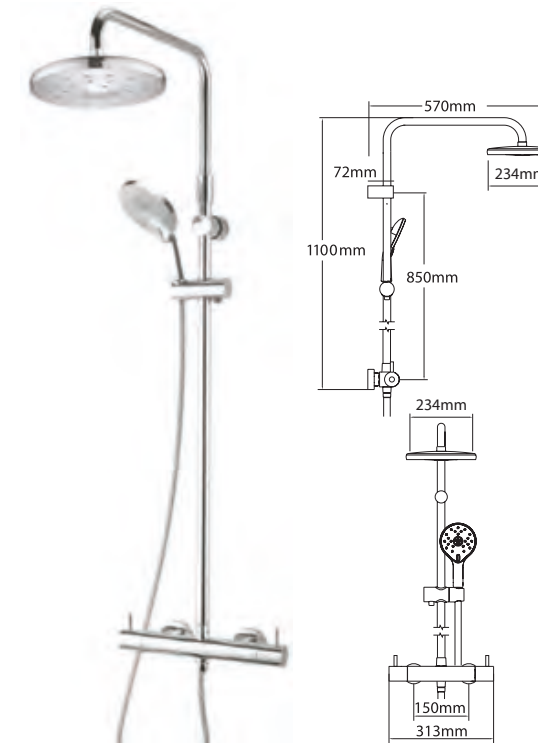

Methven Showers

Dual Bar Showers