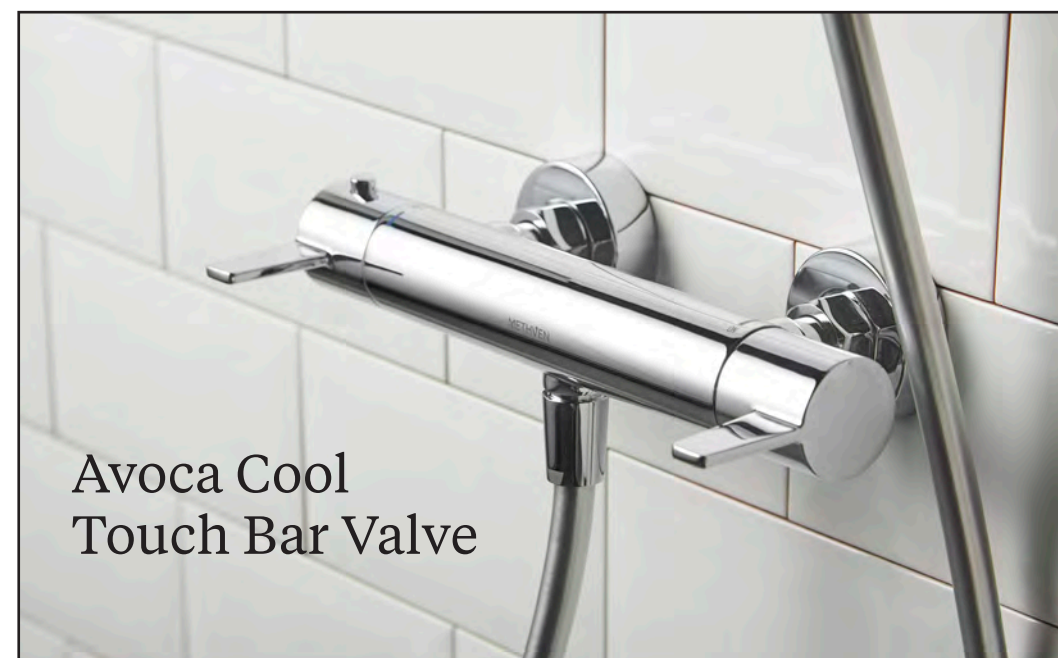

## Avoca Cool Touch Bar Valve

- Designed with ease of use and functionality in mind.
- Expertly crafted lever handles are perfectly suited for all ages & abilities.
- Pair with a Methven shower kit, see pages 46-52.
- To complement Avoca basin taps or a cold start basin mixer, see pages 80 & 81.