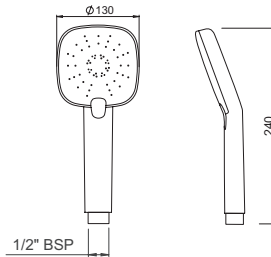

INLET CONNECTIONS:
1/2" BSP

WORKING PRESSURE:
0.5 - 5.0 bar

● **AIRHSCPWHUK** Chrome & White Ex.VAT **£48.75** Inc.VAT **£58.50**

Satinjet® Waipori Handset

- Water efficient without compromising performance
- Rectangular head for a wide spray pattern
- Patented Satinjet showering technology is optimised at 8 litres per minute
- Lifetime warranty