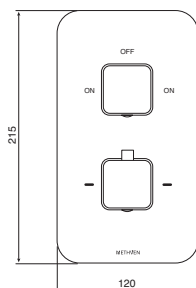

Pick n Mix

Match Wai valves with our shower accessories to create your own bespoke configuration, see pages 48-61