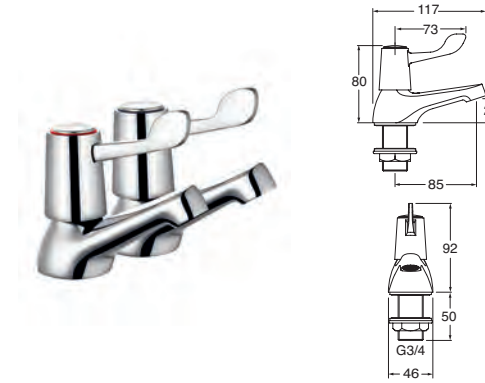

INLET CONNECTIONS: 3/4" BSP
WORKING PRESSURE: 0.1 - 5.0 bar

● **VL102** Chrome

Ex.VAT **£51.89** Inc.VAT **£62.27**

Vitality Lever Bath Shower Mixer

- Ceramic disc handles ensure a smooth operation and longer life
- Single mode handset, 1.5 metre hose and wall bracket included
- Complete with brass back nuts
- Easy identifiable hot and cold water selection
- Easy to maintain