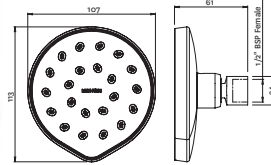

Methven Showers Handsets & Heads

Satinjet® Kiri MK2 Shower Rose

- Water efficient without compromising performance
- Adjustable head to angle spray exactly where you want it
- Patented Satinjet showering technology is optimised at 8 litres per minute
- Lifetime warranty

Unified Water Label **8 l/min**

INLET CONNECTIONS:
1/2" BSP

WORKING PRESSURE:
0.3 - 5.0 bar

● **KRWSCPUK** Chrome Ex.VAT **£44.22** Inc.VAT **£53.06**

Satinjet® Kiri Low Flow MK2 Shower Rose

- Water efficient without compromising performance
- Delivers a great shower experience at a lower flow rate
- Adjustable head to angle spray exactly where you want it
- Patented Satinjet low flow showering technology is optimised at 5.5 litres per minute
- Lifetime warranty