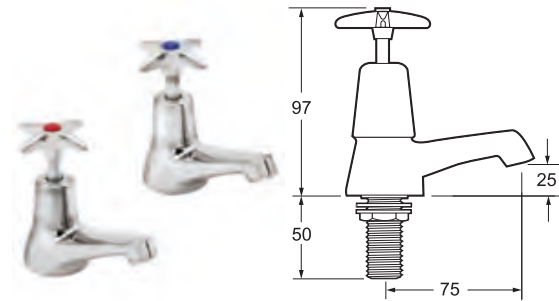

DEVA BATHROOM TAPS

Cross Handle

Cross Handle Basin Taps

- Additional set of red and blue indices included
- Works with flow regulator FR101 to achieve 4 litres per minute - see page 13

INLET CONNECTIONS: 1/2" BSP
WORKING PRESSURE: 0.1 - 5.0 bar

● **181X** Chrome Ex.VAT **£40.71** Inc.VAT **£46.85**

Cross Handle Bath Taps

- Additional set of red and blue indices included
- Works with flow regulator FR101 to achieve 4 litres per minute - see page 13