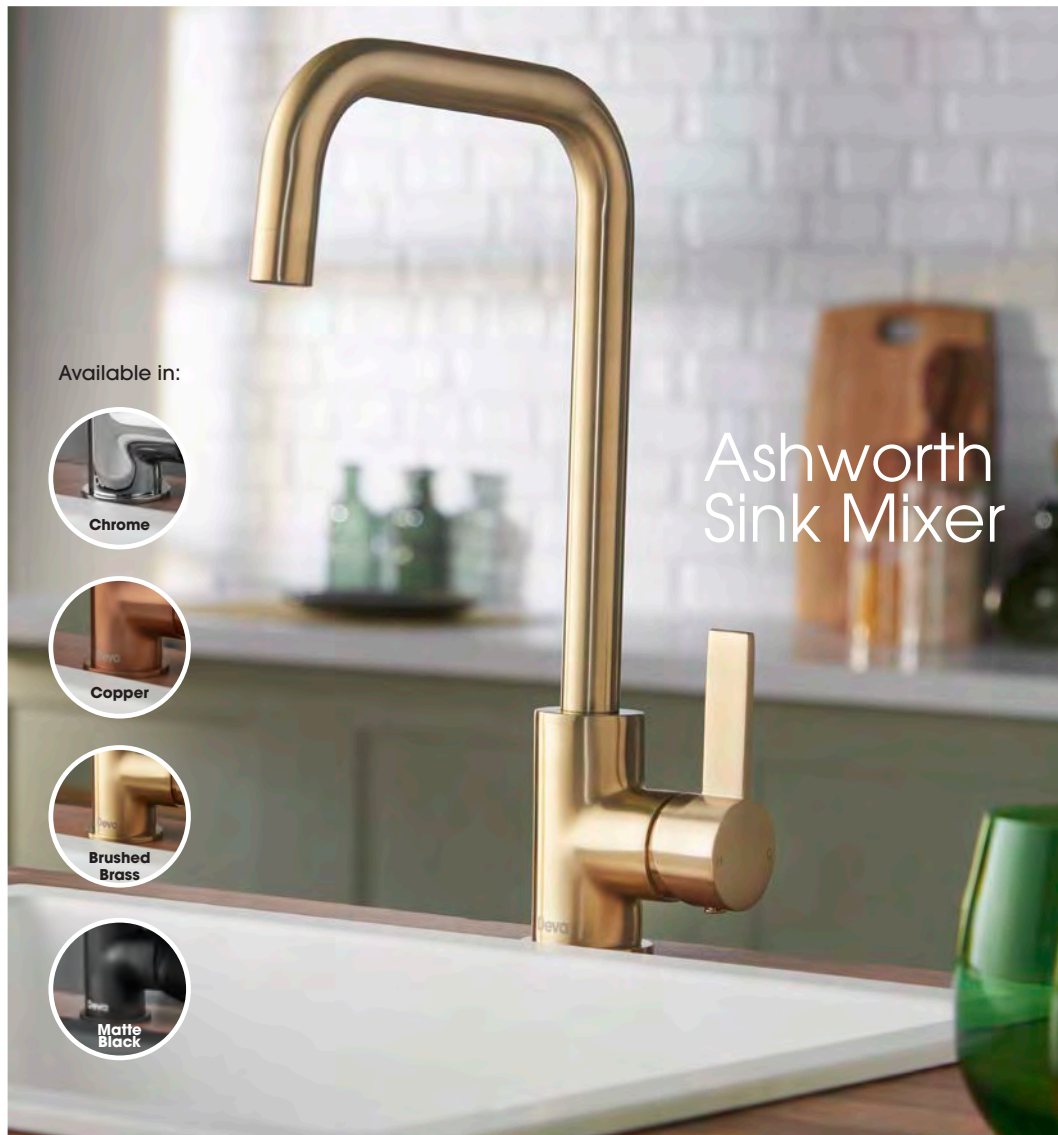

DEVA KITCHEN TAPS

Single Handle

5 year warranty on non-chrome finishes

Available in:

Ashworth Sink Mixer