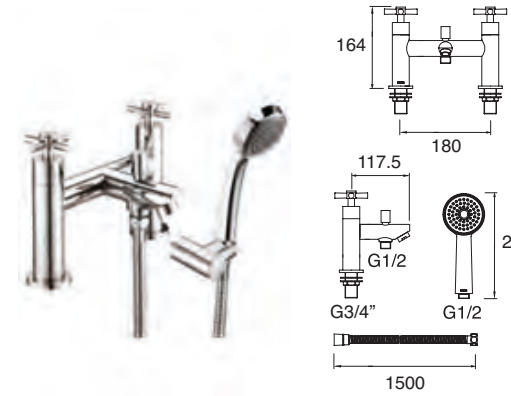

INLET CONNECTIONS: 3/4" BSP
WORKING PRESSURE: 0.1 - 5.0 bar

MOT106 Chrome Ex.VAT **£214.09** Inc.VAT **£256.91**

Motif Bath Filler

- Ceramic disc handles ensure a smooth operation and longer life
- Includes metal backnuts