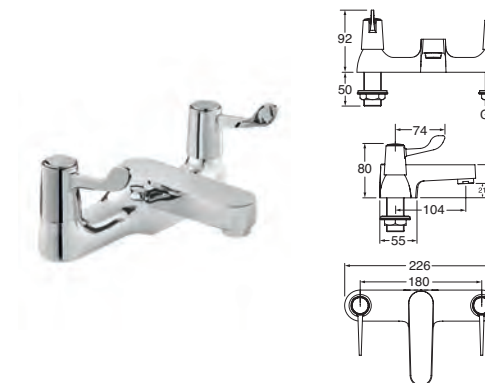

INLET CONNECTIONS: 3/4" BSP
WORKING PRESSURE: 0.1 - 5.0 bar

● **VL108** Chrome

Ex.VAT **£118.45** Inc.VAT **£142.14**