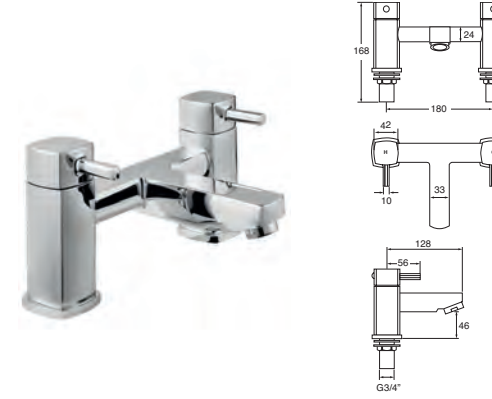

DEVA BATHROOM TAPS

Wexford

Wexford Basin Mixer

- Ceramic cartridge for smooth operation and longer life
- Tilt and turn temperature and flow control
- Comes complete with press top waste
- Works with flow regulator FR113-4 to achieve 4 litres per minute - see page 13

INLET CONNECTIONS: 1/2" BSP
WORKING PRESSURE: 0.1 - 5.0 bar

● **WEX113** Chrome Ex.VAT **£85.83** Inc.VAT **£103.00**

Wexford Mini Basin Mixer

- Ceramic cartridge for smooth operation and longer life
- Tilt and turn temperature and flow control
- Comes complete with press top waste
- Works with flow regulator FR113-4 to achieve 4 litres per minute - see page 13

INLET CONNECTIONS: 1/2" BSP
WORKING PRESSURE: 0.1 - 5.0 bar

● **WEX313** Chrome Ex.VAT **£75.53** Inc.VAT **£90.64**

Wexford Bath Shower Mixer

- Ceramic disc handles ensure a smooth operation and longer life
- Comes complete with single mode shower kit and wall bracket
- Supplied with metal backnuts

INLET CONNECTIONS: 3/4" BSP
WORKING PRESSURE: 0.3 - 5.0 bar

● **WEX106** Chrome Ex.VAT **£170.80** Inc.VAT **£204.96**

DEVA BATHROOM TAPS

Wexford

Wexford Bath Filler

- Ceramic disc handles ensure a smooth operation and longer life
- Supplied with metal backnuts

INLET CONNECTIONS: 3/4" BSP
WORKING PRESSURE: 0.3 - 5.0 bar

● **WEX108** Chrome Ex.VAT **£141.63** Inc.VAT **£169.96**