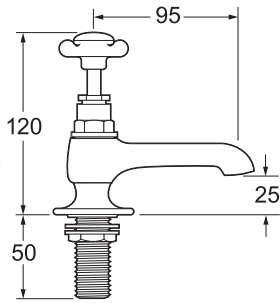

Coronation Basin Taps

- Works with flow regulators FR101-4 to achieve 4 litres per minute - see page 13