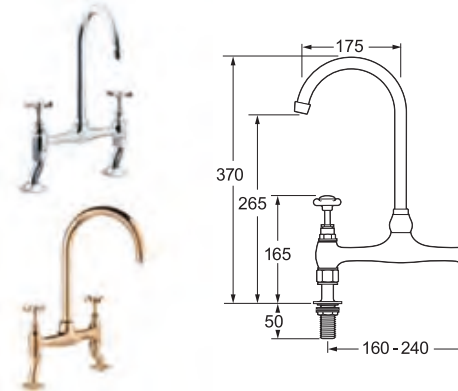

INLET CONNECTIONS:
1/2" BSP

WORKING PRESSURE:
0.1 - 5.0 bar

- **CR305** Chrome Ex.VAT **£284.07** Inc.VAT **£340.88**
- **CR305/501** Gold Ex.VAT **£345.50** Inc.VAT **£414.60**