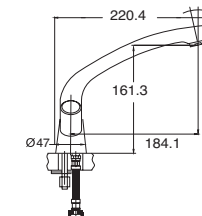

DEVA KITCHEN TAPS

Single Handle

5 year warranty on non-chrome finishes

Clifden Sink Mixer

- Ceramic cartridge for smooth operation and longer life
- Tilt and turn temperature and flow control
- Swivel spout
- Works with flow regulator FR113-6 to achieve 6 litres per minute - see page 13
- Complete with flexi tails

INLET CONNECTIONS: ½ BSP
WORKING PRESSURE: 0.2 - 5.0 bar

● **CLF171** Chrome Ex.VAT **£120.12** Inc.VAT **£144.14**

Adore Sink Mixer

- Ceramic cartridge for smooth operation and longer life
- Tilt and turn temperature and flow control
- Swivel spout
- Flexi-tails version available see F code

INLET CONNECTIONS: 15mm Copper
WORKING PRESSURE: 0.1 - 5.0 bar

● **ADORE171** Chrome Ex.VAT **£133.47** Inc.VAT **£160.16**
● **ADORE171F** Chrome Ex.VAT **£133.47** Inc.VAT **£160.16**

Lace Sink Mixer

- Ceramic cartridge for smooth operation and longer life
- Tilt and turn temperature and flow control
- Swivel spout

INLET CONNECTIONS: 15mm Copper
WORKING PRESSURE: 0.1 - 5.0 bar

● **LACE171** Chrome Ex.VAT **£133.47** Inc.VAT **£160.16**

DEVA KITCHEN TAPS

Dual Handle

5 year warranty on non-chrome finishes

Validity Round Sink Mixer

- Swivel spout
- Dual Flow

INLET CONNECTIONS: ½ BSP
WORKING PRESSURE: 0.1 - 5.0 bar

● **VR104** Chrome Ex.VAT **£90.35** Inc.VAT **£108.42**

Validity Lever Sink Mixer

- Ceramic disc handles ensure a smooth operation and longer life
- Swivel spout
- Dual flow
- Easy to use lever handles
- Copper tail version available - see CT code

INLET CONNECTIONS: ½ BSP
WORKING PRESSURE: 0.1 - 5.0 bar

● **VL104** Chrome Ex.VAT **£135.13** Inc.VAT **£162.16**
● **VL104CT** Chrome Ex.VAT **£143.23** Inc.VAT **£171.88**

Sauris Sink Mixer

- Ceramic disc handles ensure a smooth operation and longer life
- Swivel spout
- Dual flow

INLET CONNECTIONS: 15mm Copper
WORKING PRESSURE: 0.1 - 5.0 bar