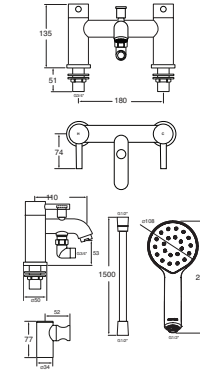

Satinjet® Motu Bath Shower Mixer

- Ceramic disc handles ensure a smooth operation
- Complete with Satinjet Kiri MK2 handset regulated to 8 litres per minute & wall bracket
- Water efficient without compromising showering performance
- Supplied with metal back nuts
- Lockable, self cancelling diverter