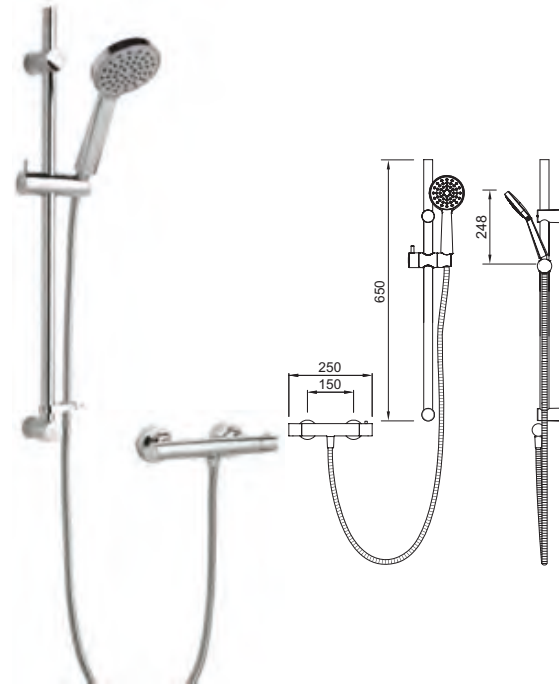

Belmont Bar Shower with Single Mode Kit

- 38°C temperature hot stop with override facility
- Riser rail features adjustable bracket (max 610mm) - ideal for retrofit
- Double interlocked 1.5m hose
- Works with flow regulator HSR8 to achieve 8 litres per minute - see page 12

VALVE: Thermostatic	INLET CONNECTIONS: 15mm Compression
OPERATION: Separate flow and temperature controls	WORKING PRESSURE: 0.3 - 5.0 bar

● **BLBS01** Chrome

Ex.VAT **£123.60** Inc.VAT **£148.32**

Derwent Cool Touch Bar Shower with Single Mode Kit

- Valve is safe and cool to touch making it ideal for families
- Riser rail features adjustable bracket (max 610mm) - ideal for retrofit
- 38°C temperature hot stop with override facility
- Includes fast fit valve connectors for quick & easy installation
- Double interlocked 1.5m hose
- Works with flow regulator HSR8 to achieve 8 litres per minute - see page 12