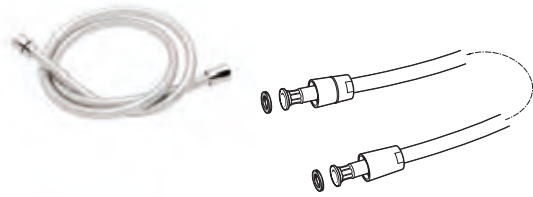

### Round Parking Bracket

- Brass construction

● **RPB** Chrome Ex.VAT **£64.62** Inc.VAT **£77.54**

5 year warranty on non-chrome finishes

**Smooth Shower Hose**

- Easy clean, twist free smooth hose

**INLET CONNECTIONS:** 1/2" BSP  
**WORKING PRESSURE:** 0.1 - 5.0 bar