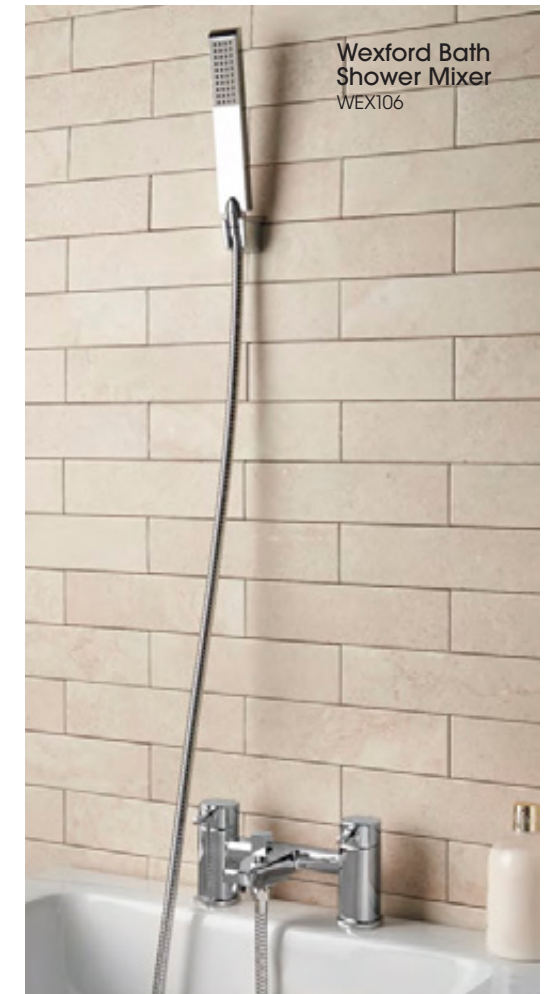

## Wexford Bath Filler

- Ceramic disc handles ensure a smooth operation and longer life
- Supplied with metal backnuts

**INLET CONNECTIONS:** 3/4" BSP  
**WORKING PRESSURE:** 0.3 - 5.0 bar

● **WEX108** Chrome Ex.VAT **£141.63** Inc.VAT **£169.96**