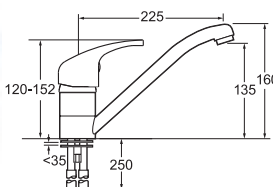

INLET CONNECTIONS: 15mm Copper
WORKING PRESSURE: 0.1 - 5.0 bar

● **LACE171** Chrome Ex.VAT **£133.47** Inc.VAT **£160.16**