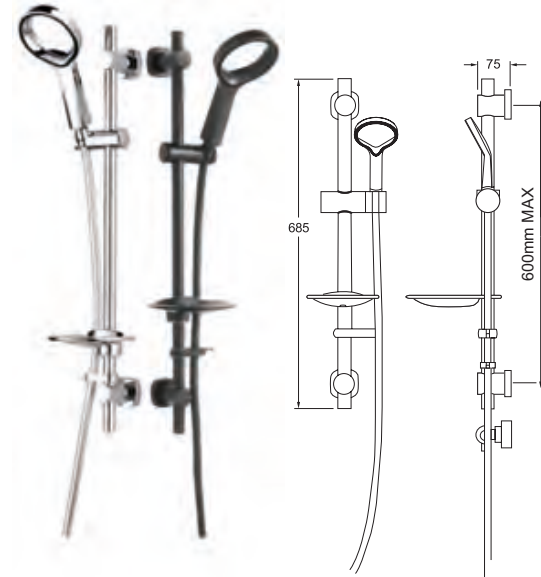

INLET CONNECTIONS: ½" BSP
WORKING PRESSURE: 1.0 - 5.0 bar

Unified Water Label 5.7 l/min

● EKIT12/AIOS Chrome Ex.VAT **£144.20** Inc.VAT **£173.04**
● EKIT12/AIOSBK Matte Black Ex.VAT **£183.34** Inc.VAT **£220.01**