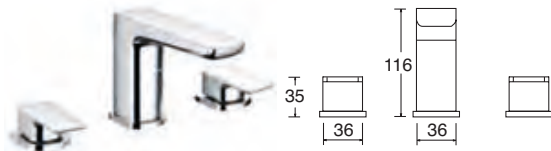

Methven Taps Wai

5 year warranty on non-chrome finishes

Wai 3 Hole Bath Filler

- Contemporary square design
- Ceramic disc handles ensure a smooth operation

INLET CONNECTIONS: 3/4" BSP
WORKING PRESSURE: 0.1 - 5.0 bar

● **WAI3BFPC** Chrome Ex.VAT **£224.23** Inc.VAT **£269.08**

Satinjet® Wai Bath Shower Mixer

- Contemporary square design
- Complete with Satinjet Waipori handset regulated to 8 litres per minute & wall bracket
- Water efficient without compromising showering performance
- Lifetime warranty on handset
- Ceramic disc handles ensure a smooth operation
- Supplied with metal backnuts