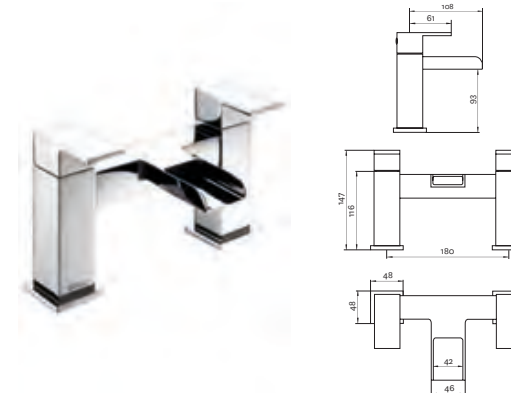

Sparkle MK2 Bath Filler

- Ceramic disc handles ensure a smooth operation and longer life

INLET CONNECTIONS:
3/4" BSP

WORKING PRESSURE:
0.3 - 5.0 bar

● SPA2108 Chrome

Ex.VAT **£254.76** Inc.VAT **£305.71**