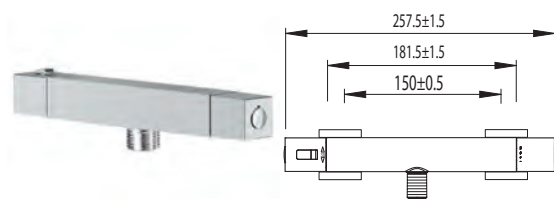

Square Bar Valve

- 38°C temperature hot stop with override facility
- Includes easy fit connections