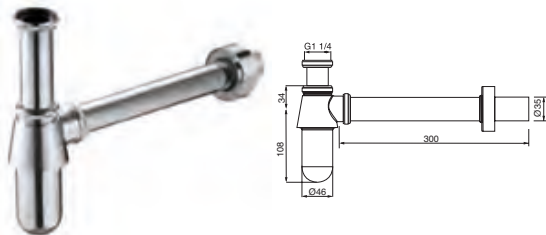

● **TCP625** Chrome Ex.VAT **£51.29** Inc.VAT **£61.55**
● **TCP625/501** Gold Ex.VAT **£87.00** Inc.VAT **£104.40**