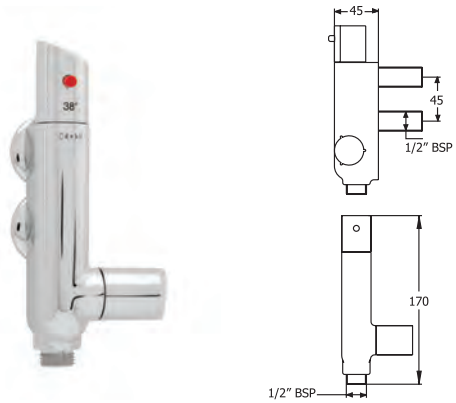

DEVA SHOWERS

Single Bar Showers

Compact Vertical Shower Valve

- 38°C temperature hot stop with override facility
- Ideal for caravans and where space is limited
- 45mm valve centres
- Easily disconnected to drain down for winter periods

INLET CONNECTIONS: 1/2" BSP
WORKING PRESSURE: 1.0 - 5.0 bar

● **VVERT01** Chrome Ex.VAT **£148.16** Inc.VAT **£177.79**

Bar Valve

- 38°C temperature hot stop with override facility
- Includes fast fit valve connectors for quick & easy installation
- Available without fittings - BV02CPVO