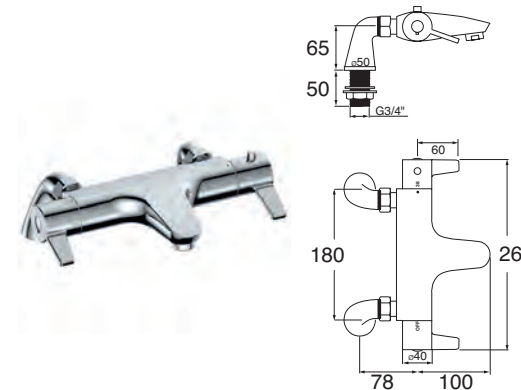

Avoca Thermostatic Bath Filler

- Thermostatic control with 38°C temperature hot stop (with override)
- Easy to use lever handles
- Brass back nuts for secure installation

INLET CONNECTIONS: 3/4" BSP
WORKING PRESSURE: 0.5 - 5.0 bar

● AVTBF Chrome

Ex.VAT £262.65 Inc.VAT £315.18