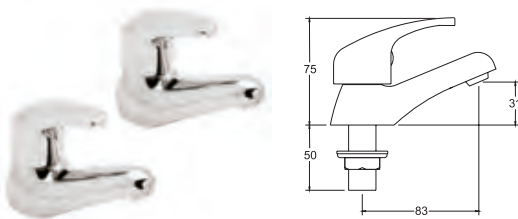

INLET CONNECTIONS:
1/2" BSP

WORKING PRESSURE:
0.1 - 5.0 bar

● **ADORE101** Chrome

Ex.VAT **£70.98** Inc.VAT **£85.18**

DEVA BATHROOM TAPS

Adore