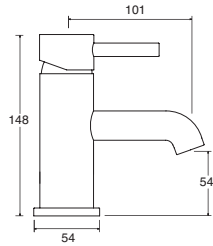

INLET CONNECTIONS: 1/2" BSP
WORKING PRESSURE: 1.0 - 5.0 bar

- **MTBCP** Chrome Ex.VAT **£168.52** Inc.VAT **£202.22**
- **MTBBK** Matte Black Ex.VAT **£235.91** Inc.VAT **£283.09**
- **MTBBB** Brushed Brass Ex.VAT **£235.91** Inc.VAT **£283.09**

Motu Mini Basin Mixer

- Ceramic cartridge for smooth operation
- Fitted with a 4l/min flow regulator
- Slim stream directional aerator prevents splashback
- Includes press top waste