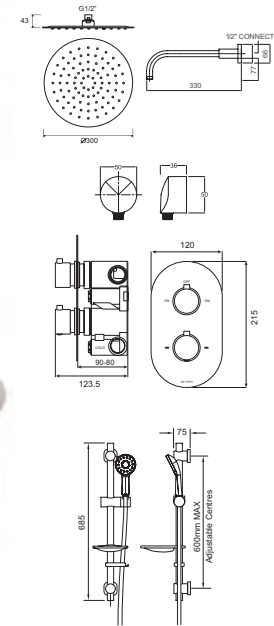

VALVE: Thermostatic	INLET CONNECTIONS: ½" BSP
OPERATION: Separate flow and temperature controls	WORKING PRESSURE: 0.3 - 5.0 bar

Unified Water Label 8 l/min

- CSPR02 Chrome Ex.VAT **£722.48** Inc.VAT **£866.98**
- CSPR02BK Matte Black Ex.VAT **£928.38** Inc.VAT **£1114.06**