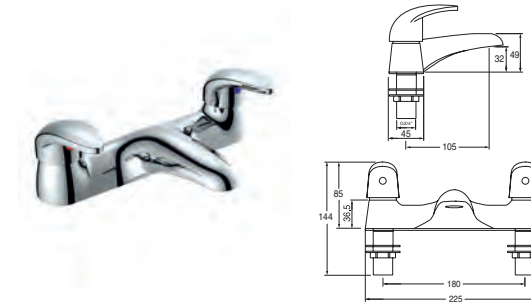

INLET CONNECTIONS:
3/4" BSP

WORKING PRESSURE:
0.1 - 5.0 bar

● CLF108 Chrome

Ex.VAT **£127.72** Inc.VAT **£153.26**