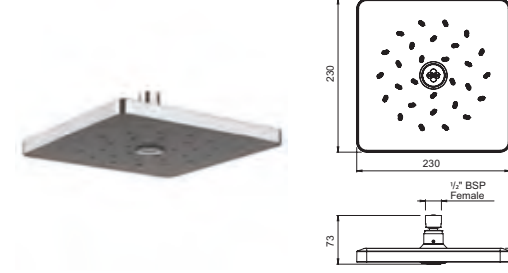

## Satinjet® Square Fixed Head Shower

- Water efficient without compromising performance
- Adjustable head to angle spray exactly where you want it
- Patented Satinjet showering technology is optimised at 9 litres per minute
- Lifetime warranty