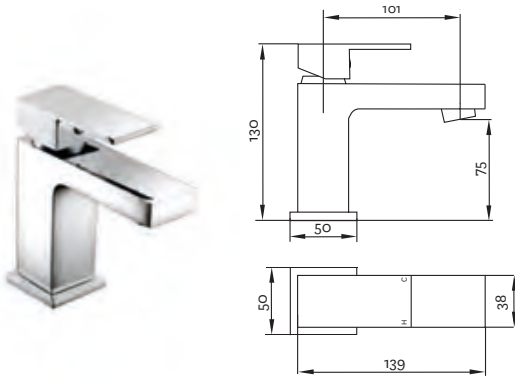

INLET CONNECTIONS: 1/2" BSP
WORKING PRESSURE: 0.1 - 5.0 bar

● **SAVV2313** Chrome Ex.VAT **£112.79** Inc.VAT **£135.35**

Savvi MK2 Bath Shower Mixer

- Ceramic disc handles ensure a smooth operation and longer life
- Comes complete with single mode shower kit and wall bracket
- Works with flow regulator HSR8 to achieve 8 litres per minute - see page 12
- Lockable, self cancelling diverter