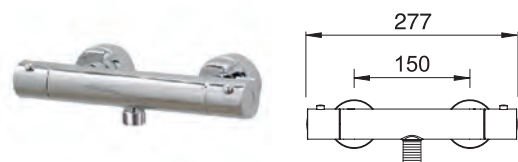

Methven Showers Bar Valves

Cool Touch Bar Valve

- 38°C temperature hot stop with override facility
- Valve is safe and cool to touch making it ideal for families
- Includes easy fit connections