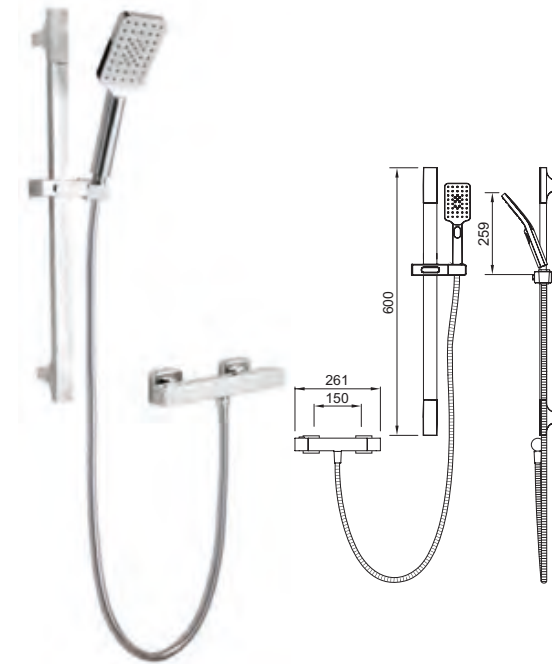

Rydal Cool Touch Bar Shower with Multi Mode Kit

- Valve is safe and cool to touch making it ideal for families
- 38°C temperature hot stop with override facility
- Includes fast fit valve connectors for quick and simple installation
- Push button mode selection
- Double interlocked 1.5m hose
- Works with flow regulator HSR8 to achieve 8 litres per minute - see page 12

VALVE: Thermostatic	INLET CONNECTIONS: 15mm Compression
OPERATION: Separate flow and temperature controls	WORKING PRESSURE: 1.0 - 5.0 bar

● **RYBS01** Chrome

Ex.VAT **£257.50** Inc.VAT **£309.00**