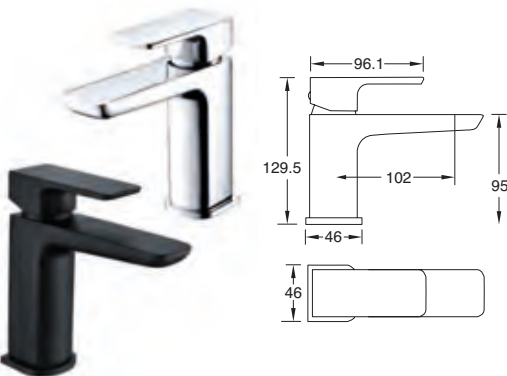

Methven Taps

Wai

5 year warranty on non-chrome finishes

Wai Basin Mixer

- Contemporary square design
- Ceramic cartridge for smooth operation
- Fitted with a 4l/min flow regulator
- Slim stream directional aerator prevents splashback
- Includes press top waste

INLET CONNECTIONS: 1/2" BSP
WORKING PRESSURE: 0.3 - 5.0 bar

- WAIBCPUK Chrome Ex.VAT **£127.71** Inc.VAT **£153.25**
- WAIBBK Matte Black Ex.VAT **£180.55** Inc.VAT **£216.66**
- WAIBBB Brushed Brass Ex.VAT **£202.21** Inc.VAT **£242.65**

Wai Tall Basin Mixer

- Contemporary square design
- Ceramic cartridge for smooth operation
- Fitted with a 4l/min flow regulator
- Slim stream directional aerator prevents splashback

INLET CONNECTIONS: 1/2" BSP
WORKING PRESSURE: 0.3 - 5.0 bar

- WAITBCPUK Chrome Ex.VAT **£194.61** Inc.VAT **£233.53**
- WAITBBK Matte Black Ex.VAT **£245.75** Inc.VAT **£294.90**

Wai Mini Basin Mixer

- Contemporary square design
- Ceramic cartridge for smooth operation
- Fitted with a 4l/min flow regulator
- Slim stream directional aerator prevents splashback
- Includes press top waste

INLET CONNECTIONS: 1/2" BSP
WORKING PRESSURE: 0.1 - 5.0 bar

- WAIBMCPUK Chrome Ex.VAT **£102.17** Inc.VAT **£122.60**
- WAIBMBK Matte Black Ex.VAT **£156.47** Inc.VAT **£187.76**

Methven Taps

Wai

5 year warranty on non-chrome finishes

METHVEN
EST 1886

Wai Wall Mounted Basin Mixer

- Contemporary square design
- Ceramic cartridge for smooth operation
- Fitted with a 4l/min flow regulator
- Slim stream directional aerator prevents splashback
- Long reach spout - ideal for free standing basins

INLET CONNECTIONS: 1/2" BSP
WORKING PRESSURE: 0.5 - 5.0 bar

- WAIWMBCP Chrome Ex.VAT **£148.82** Inc.VAT **£178.58**

Wai Bath Filler

- Contemporary square design
- Ceramic disc handles ensure a smooth operation
- Supplied with metal backnuts

INLET CONNECTIONS: 3/4" BSP
WORKING PRESSURE: 0.1 - 5.0 bar