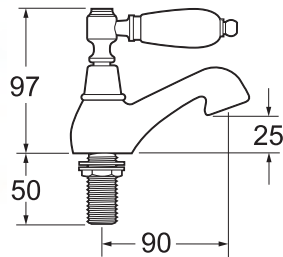

Georgian Basin Taps

- Ceramic disc handles ensure a smooth operation and longer life