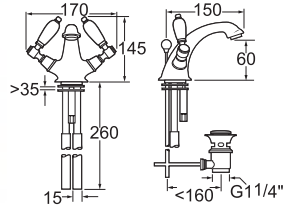

### Georgian Basin Mixer With Pop Up Waste

- Ceramic disc handles ensure a smooth operation and longer life
- Comes complete with a lever operated pop up waste
- Works with flow regulator FR113-4 to achieve 4 litres per minute - see page 13