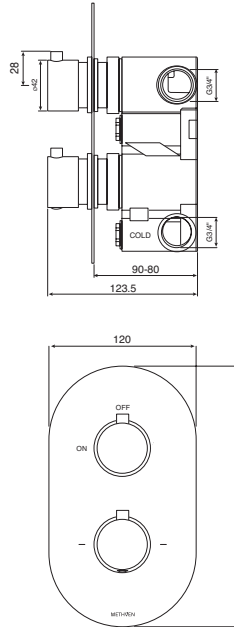

Methven Showers

Como

Como Concealed Mixer Valve (Single Outlet)

- 38°C temperature hot stop with override facility
- Front access filters - no need to disconnect shower from water supply during maintenance
- Slimline metal concealing plate
- Includes covers to protect valve during installation
- Concealed shower spindle extension available see page 191

VALVE:
Thermostatic

OPERATION:
Separate flow and temperature controls

INLET CONNECTIONS:
3/4" BSP

WORKING PRESSURE:
0.1 - 5.0 bar

- CM1D Chrome
- CM1DBK Matte Black

Ex.VAT **£327.40** Inc.VAT **£392.88**

Ex.VAT **£404.43** Inc.VAT **£485.32**

METHVEN
EST 1886