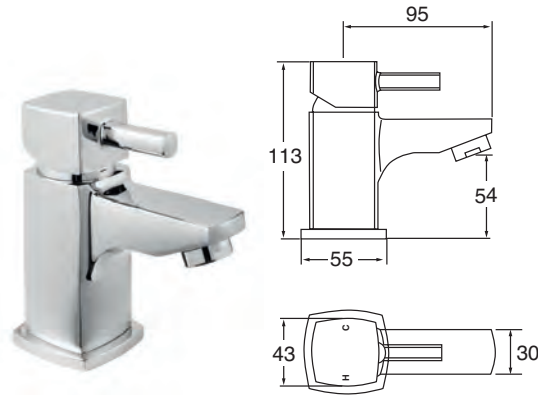

Wexford Mini Basin Mixer

- Ceramic cartridge for smooth operation and longer life
- Tilt and turn temperature and flow control
- Comes complete with press top waste
- Works with flow regulator FR113-4 to achieve 4 litres per minute - see page 13