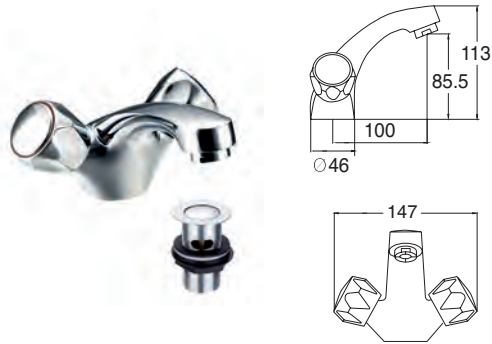

DEVA BATHROOM TAPS

Vitality Round

Vitality Round Basin Mixer

- Full turn operation
- Comes complete with press top waste
- Easy identifiable hot and cold water selection
- Easy to maintain
- Includes 2 x flexi tails

INLET CONNECTIONS:
1/2" BSP

WORKING PRESSURE:
0.1 - 5.0 bar

● VR113 Chrome

Ex.VAT **£72.10** Inc.VAT **£86.52**

Vitality Round Basin Taps

- Full turn operation
- Complete with brass back nuts
- Easy identifiable hot and cold water selection
- Easy to maintain
- Works with flow regulators FR101-4 to achieve 4 litres per minute - see page 13