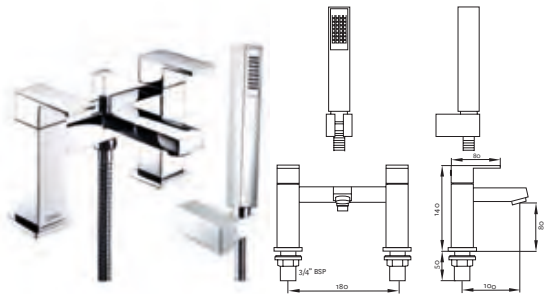

INLET CONNECTIONS: 3/4" BSP
WORKING PRESSURE: 0.3 - 5.0 bar

● **SAVV2106** Chrome Ex.VAT **£265.37** Inc.VAT **£318.44**