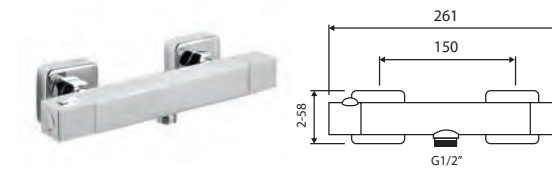

INLET CONNECTIONS: 15mm Compression
WORKING PRESSURE: 0.2 - 5.0 bar

● **CTBV06** Chrome Ex.VAT **£ 140.52** Inc.VAT **£168.62**

WANT TO TRY MATTE BLACK?

We've got showers and taps to match!

See Pages 101 & 122