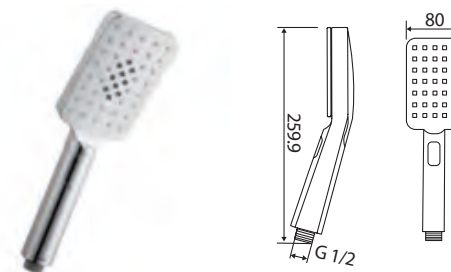

3 Mode Push Button Handset

- 3 different spray patterns
- Push button spray selector
- Rub clean nozzles