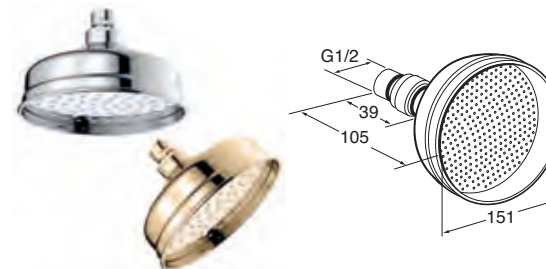

6" (125mm) Traditional Shower Head With Swivel Joint

- Adjustable head to angle spray exactly where you want it
- Now with larger 6" head for wider spray

INLET CONNECTIONS: 1/2" BSP WORKING PRESSURE: 0.1 - 5.0 bar

HEAH02 Chrome Ex.VAT £67.86 Inc.VAT £81.43
HEAH02/G Gold Ex.VAT £105.60 Inc.VAT £126.72