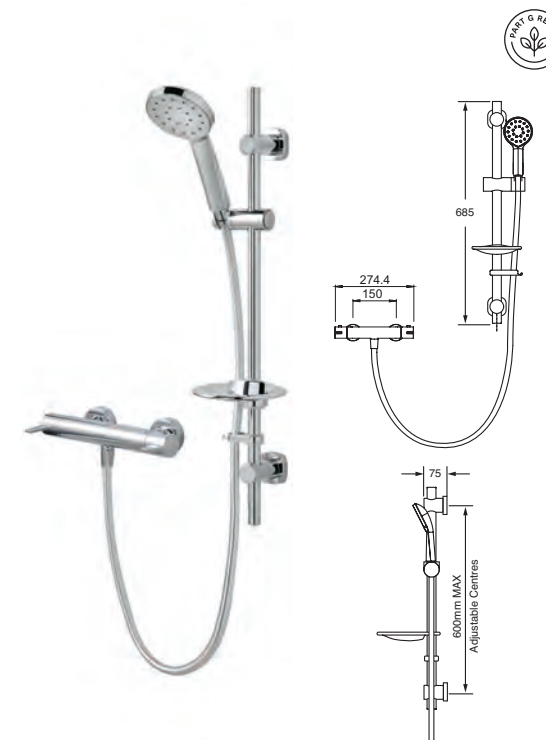

Methven Showers

Single Bar Showers

Satinjet® Avoca Low Flow Cool Touch Bar Shower With Easy Fit Kit

- Easy to use lever handles
- Water efficient without compromising performance
- Includes Satinjet Kiri Low Flow MK2 handset
- Patented Satinjet showering technology is optimised at 5.5 litres per minute
- 38°C temperature hot stop with override facility
- Valve is safe and cool to touch making it ideal for families
- Includes easy fit connections
- Easy to fit shower rail - simply twist and lock brackets into place, see page 18

VALVE:
Thermostatic

OPERATION:
Separate flow and temperature controls

INLET CONNECTIONS:
15mm Compression

WORKING PRESSURE:
1.0 - 5.0 bar

Unified Water Label 5.5 l/min

TMV2 approved valve

● **AVCTSLF** Chrome Ex.VAT **£309.46** Inc.VAT **£371.35**