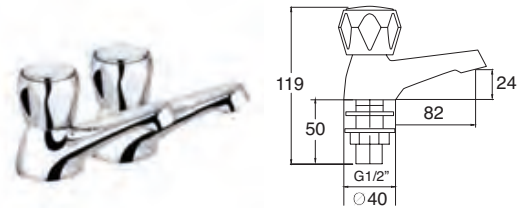

INLET CONNECTIONS:
1/2" BSP

WORKING PRESSURE:
0.1 - 5.0 bar

● VR101 Chrome

Ex.VAT **£30.94** Inc.VAT **£37.13**

Vitality Round Bath Taps

- Full turn operation
- Complete with brass back nuts
- Easy identifiable hot and cold water selection
- Easy to maintain