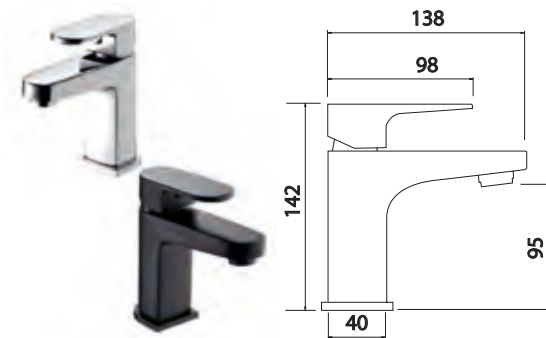

INLET CONNECTIONS: 1/2" BSP
WORKING PRESSURE: 0.1 - 5.0 bar

- AMBMCPUK Chrome Ex.VAT **£92.88** Inc.VAT **£111.46**
- AMBBK Matte Black Ex.VAT **£125.39** Inc.VAT **£150.47**

Methven Taps

Amio

5 year warranty on non-chrome finishes

METHVEN
EST 1886