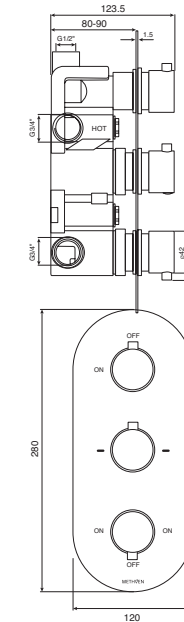

Methven Showers

Como

Como Concealed Mixer Valve (3 Outlets)

- 38°C temperature hot stop with override facility
- Front access filters - no need to disconnect shower from water supply during maintenance
- Diverter cartridge to three outlets
- Slimline metal concealing plate
- Includes covers to protect valve during installation
- Concealed shower spindle extension available see page 191

VALVE:
Thermostatic

OPERATION:
Separate flow and temperature controls

INLET CONNECTIONS:
3/4" BSP

WORKING PRESSURE:
0.1 - 5.0 bar

- CM3D Chrome
- CM3DBK Matte Black

Ex.VAT **£524.79** Inc.VAT **£629.75**

Ex.VAT **£601.83** Inc.VAT **£722.20**