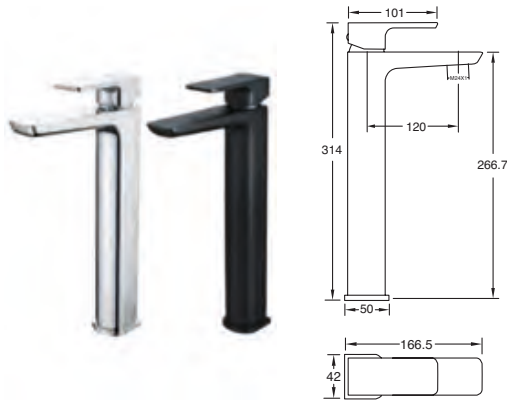

INLET CONNECTIONS: 1/2" BSP
WORKING PRESSURE: 0.3 - 5.0 bar

- WAITBCPUK Chrome Ex.VAT **£194.61** Inc.VAT **£233.53**
- WAITBBK Matte Black Ex.VAT **£245.75** Inc.VAT **£294.90**

Wai Mini Basin Mixer

- Contemporary square design
- Ceramic cartridge for smooth operation
- Fitted with a 4l/min flow regulator
- Slim stream directional aerator prevents splashback
- Includes press top waste