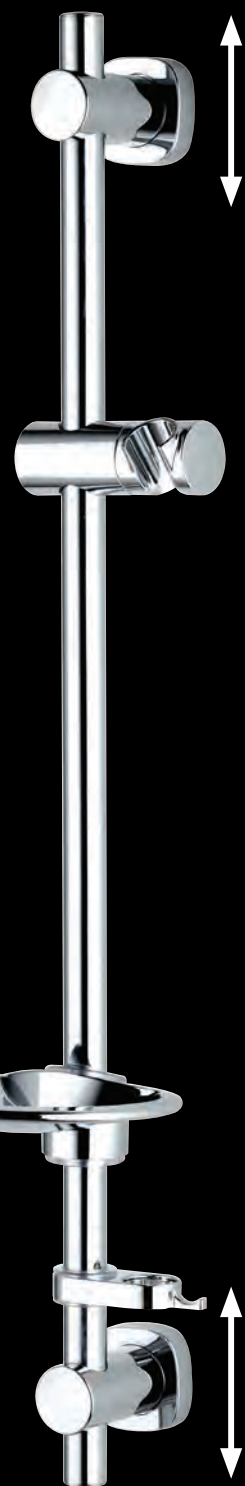

# EASY FIT SHOWER RAIL

- SAVE TIME BY USING EXISTING HOLES
- NO TOOLS REQUIRED
- SIMPLY TWIST AND LOCK BRACKETS INTO PLACE
- QUICK AND SIMPLE INSTALLATION
- AVAILABLE WITH A CHOICE OF METHVEN TECHNOLOGY HANDSETS