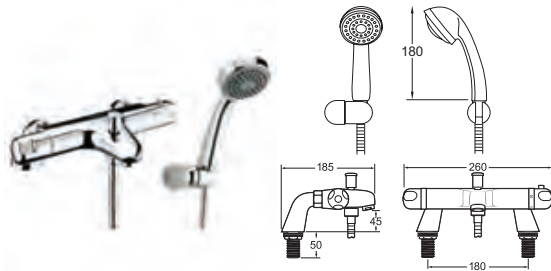

INLET CONNECTIONS: 3/4" BSP
WORKING PRESSURE: 0.3 - 5.0 bar

● **DYN 106** Chrome Ex.VAT **£341.89** Inc.VAT **£410.27**

Dynamic Thermostatic Bath Shower Mixer

- 38°C temperature hot stop with override facility
- Comes complete with single mode shower kit
- Riser rail features adjustable brackets - ideal for retrofit
- Brass back nuts for secure installation
- 1.5m double interlocked metal hose