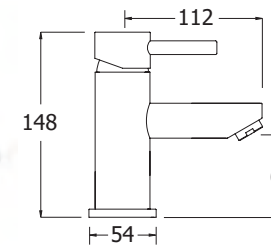

INLET CONNECTIONS:
1/2" BSP

WORKING PRESSURE:
0.5 - 5.0 bar

INS2313 Chrome

Ex.VAT **£109.40** Inc.VAT **£131.28**

Insignia Basin Taps

- Ceramic disc handles ensure a smooth operation and longer life
- Works with flow regulator FR101-4 to achieve 4 litres per minute - see page 13
- Includes metal backnuts