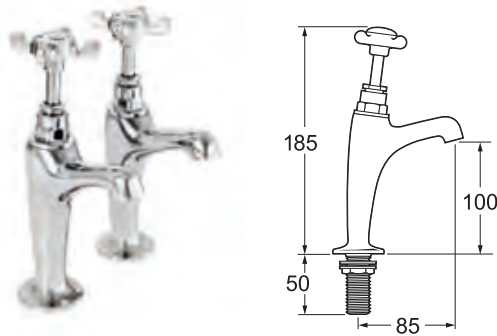

INLET CONNECTIONS:
1/2" BSP

WORKING PRESSURE:
0.1 - 5.0 bar

● CR27A Chrome

Ex.VAT **£118.02** Inc.VAT **£141.62**

DEVA KITCHEN TAPS

Taps

Cross Handle Bib Taps

- Additional set of red and blue indices included
- Works with flow regulator FR101 to achieve 4 litres per minute - see page 13