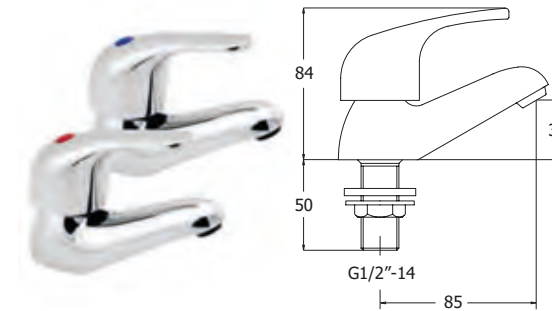

INLET CONNECTIONS: 1/2" BSP
WORKING PRESSURE: 0.1 - 5.0 bar

● **EDR01/CP** Chrome Ex.VAT **£113.11** Inc.VAT **£135.73**

Eider Bath Taps

- Ceramic disc handles ensure a smooth operation and longer life
- Includes metal backnuts