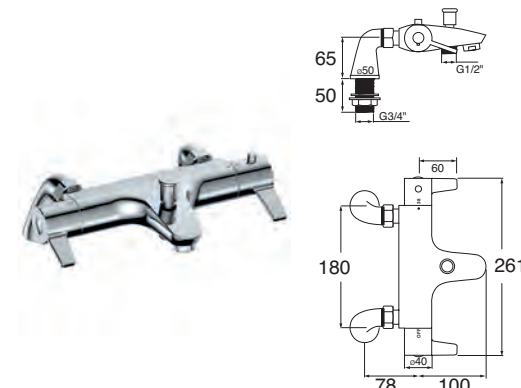

Avoca Thermostatic Bath Shower Mixer No Kit

- Thermostatic control with 38°C temperature hot stop (with override)
- Easy to use lever handles
- Brass back nuts for secure installation
- Also available as wall mounted including wall shrouds - AVTBSMWMB0

INLET CONNECTIONS: 3/4" BSP
WORKING PRESSURE: 0.5 - 5.0 bar

● AVTBSMKNK Chrome

Ex.VAT £314.39 Inc.VAT £377.27

● AVTBSMWMB0 Chrome

Ex.VAT £295.52 Inc.VAT £354.62