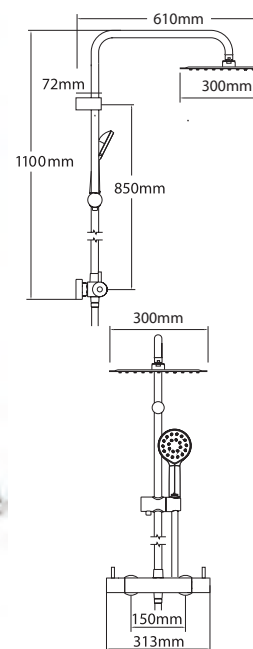

**VALVE:**  
Thermostatic

**OPERATION:**  
Separate flow and temperature controls

**INLET CONNECTIONS:**  
15mm Compression

**WORKING PRESSURE:**  
1.0 - 5.0 bar

**AOKCTSDEF** Chrome

Ex.VAT **£465.14** Inc.VAT **£558.17**