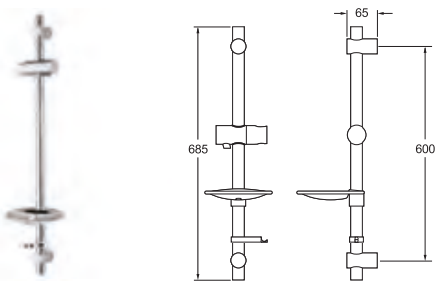

● **SPE15** Chrome Ex.VAT **£34.87** Inc.VAT **£41.84**

Shower Rail

- Easy to operate handset slider