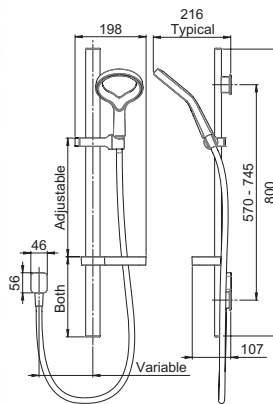

Aurajet™ Aio Rail Shower

- Unique, halo shaped head for a designer look
- Water efficient without compromising performance
- Includes Aurajet Aio handset
- Patented Aurajet showering technology is optimised at 8 litres per minute
- Handset resists the build up of limescale
- Riser rail features adjustable brackets - ideal for retrofit
- 1.5m smooth shower hose

INLET CONNECTIONS: 1/2" BSP
WORKING PRESSURE: 1.0 - 5.0 bar

● **AOSRCPUK** Chrome Ex.VAT **£253.43** Inc.VAT **£304.12**