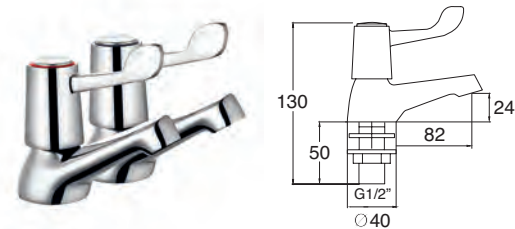

### Vitality Lever Basin Taps

- Ceramic disc handles ensure a smooth operation and longer life
- Complete with brass back nuts
- Easy identifiable hot and cold water selection
- Easy to maintain
- Available with 4lpm flow regulation - VL101-4