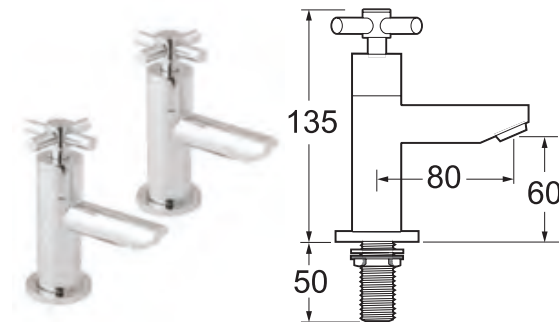

### Motif Bath Taps

- Ceramic disc handles ensure a smooth operation and longer life
- Optimised for bath filling
- Includes metal backnuts

**INLET CONNECTIONS:** 3/4" BSP  
**WORKING PRESSURE:** 0.2 - 5.0 bar