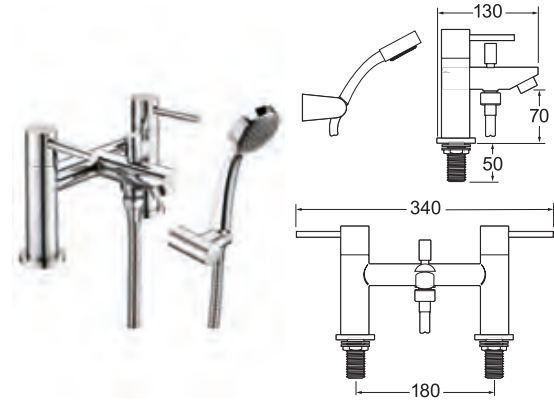

DEVA BATHROOM TAPS

Insignia

Insignia Bath Shower Mixer

- Ceramic disc handles ensure a smooth operation and longer life
- Comes complete with single mode shower kit and wall bracket
- Works with flow regulator HSR8 to achieve 8 litres per minute - see page 12
- Includes metal backnuts

INLET CONNECTIONS:
3/4" BSP

WORKING PRESSURE:
0.1 - 5.0 bar

INS106 Chrome

Ex.VAT **£214.09** Inc.VAT **£256.91**

Insignia Bath Filler